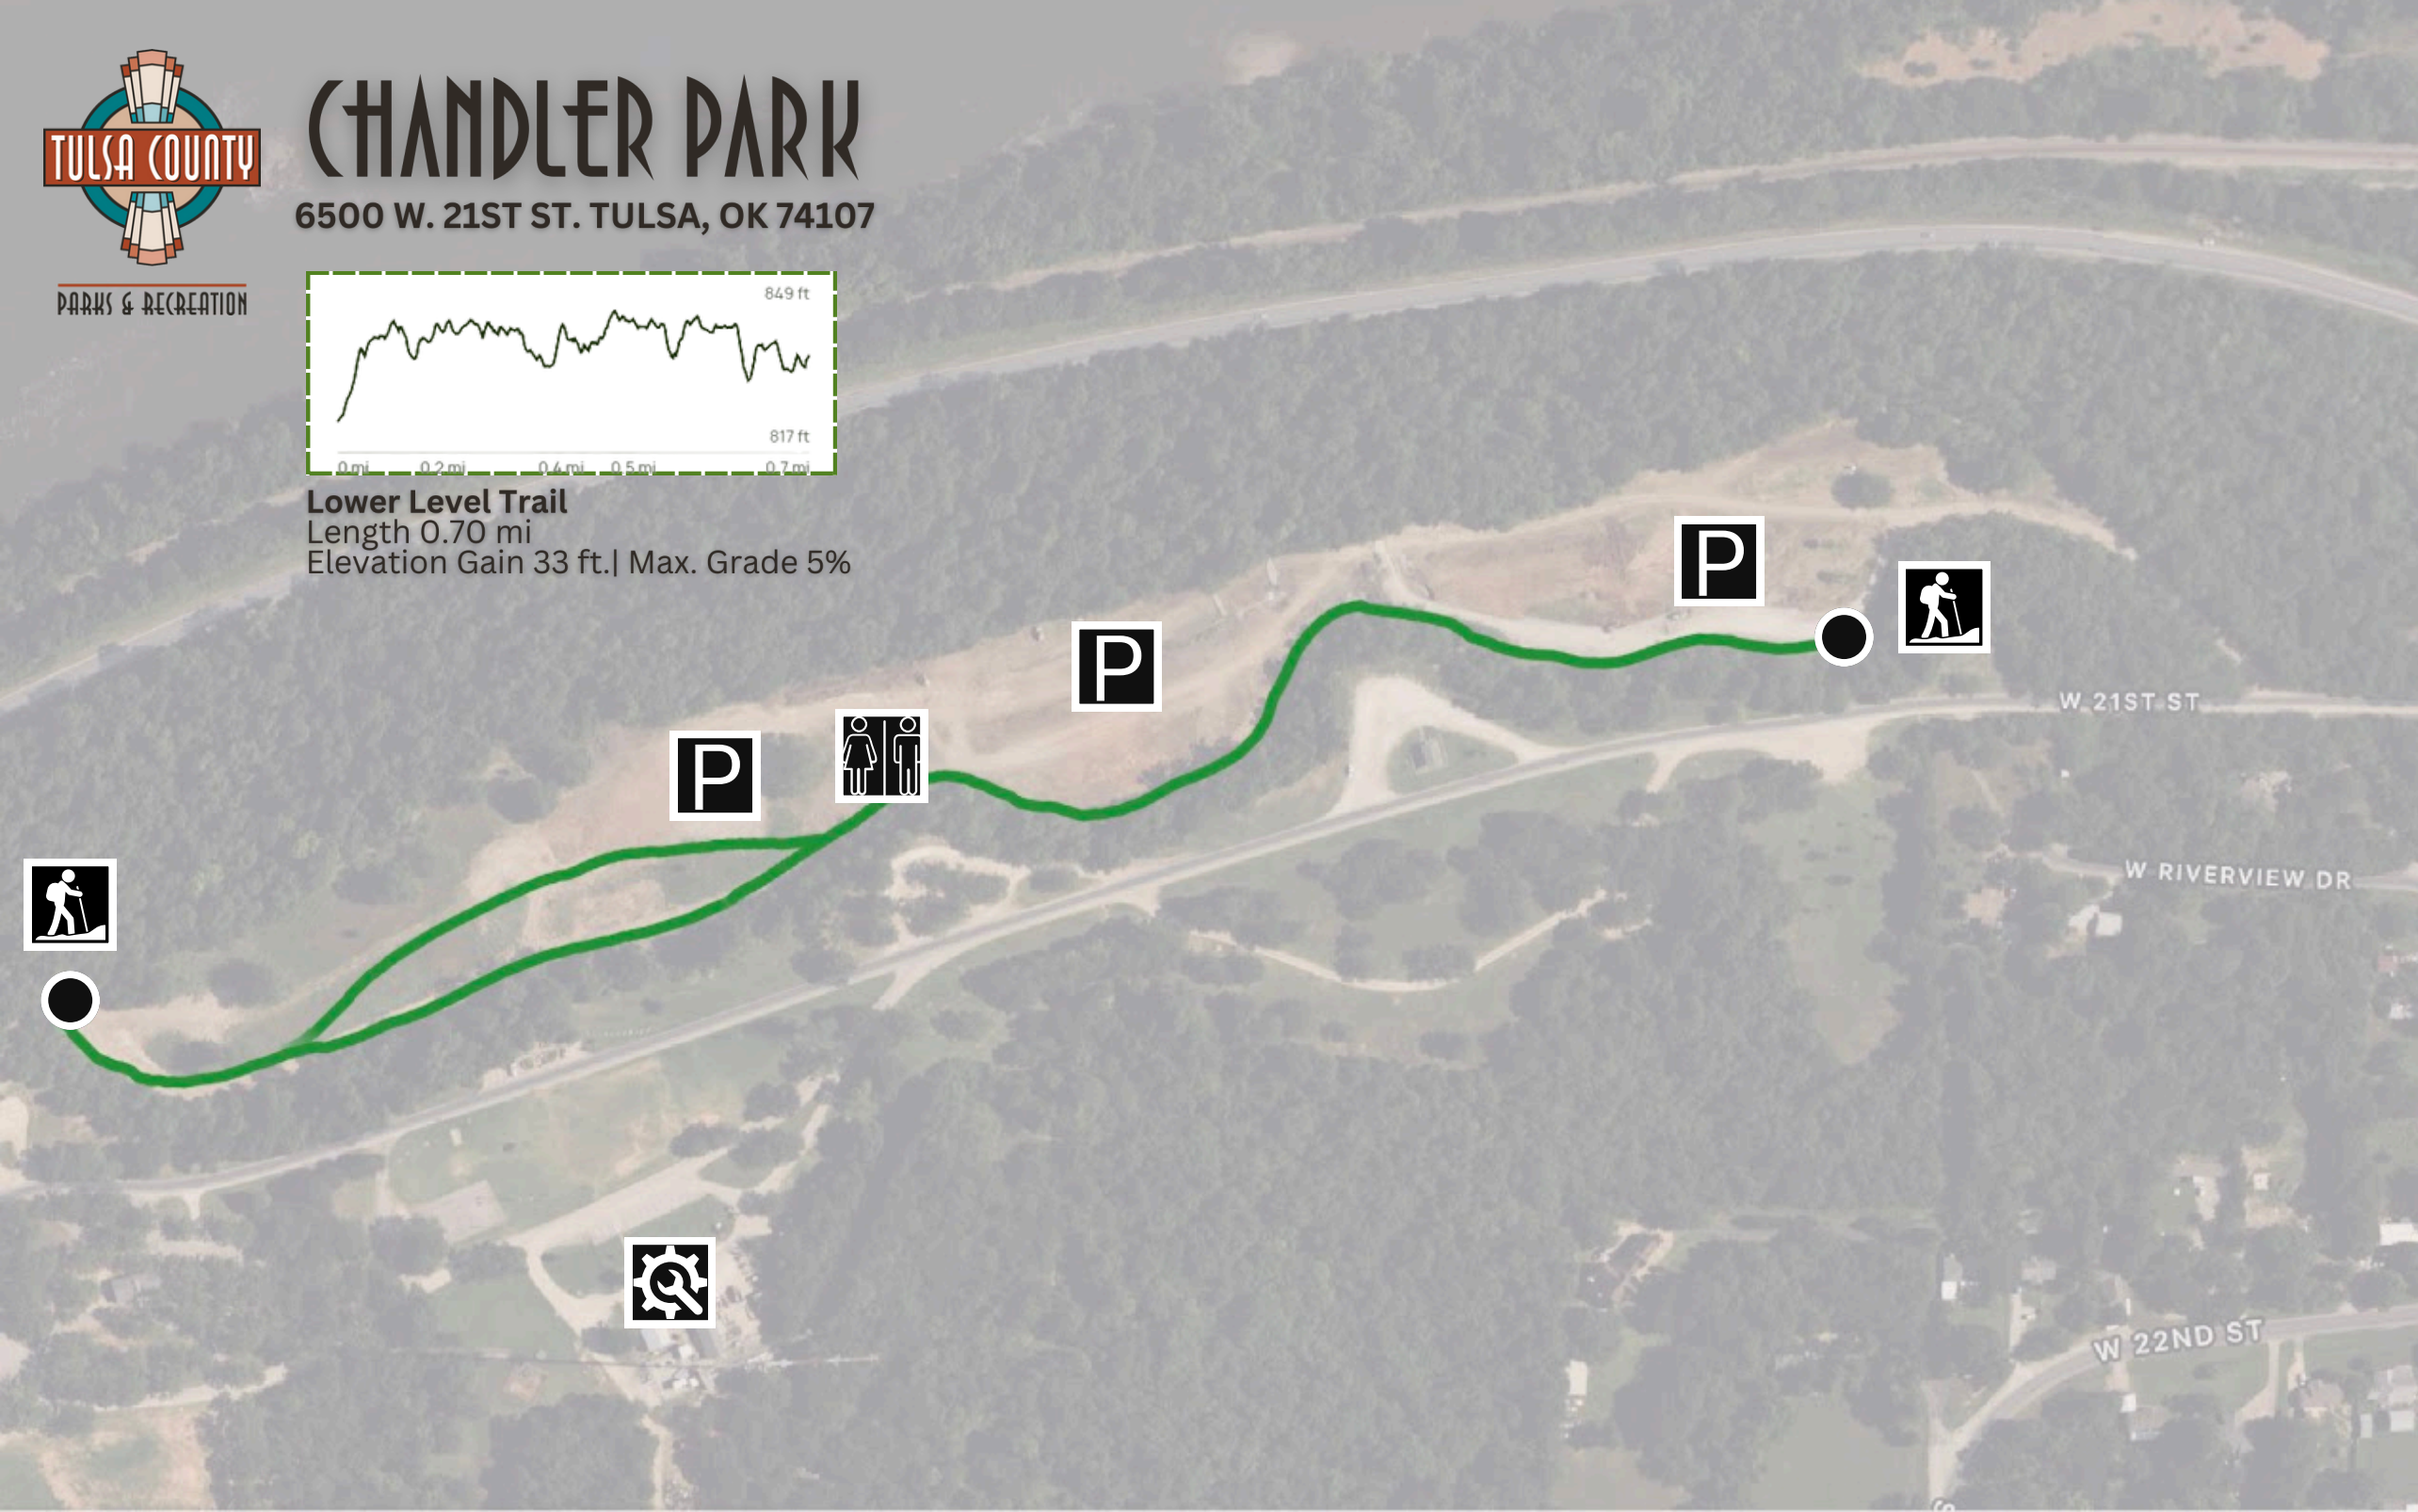

CHANDLER PARK

6500 W. 21ST ST. TULSA, OK 74107

PARKS & RECREATION

Lower Level Trail

Length 0.70 mi

Elevation Gain 33 ft. | Max. Grade 5%

W 21ST ST

W RIVERVIEW DR

W 22ND ST