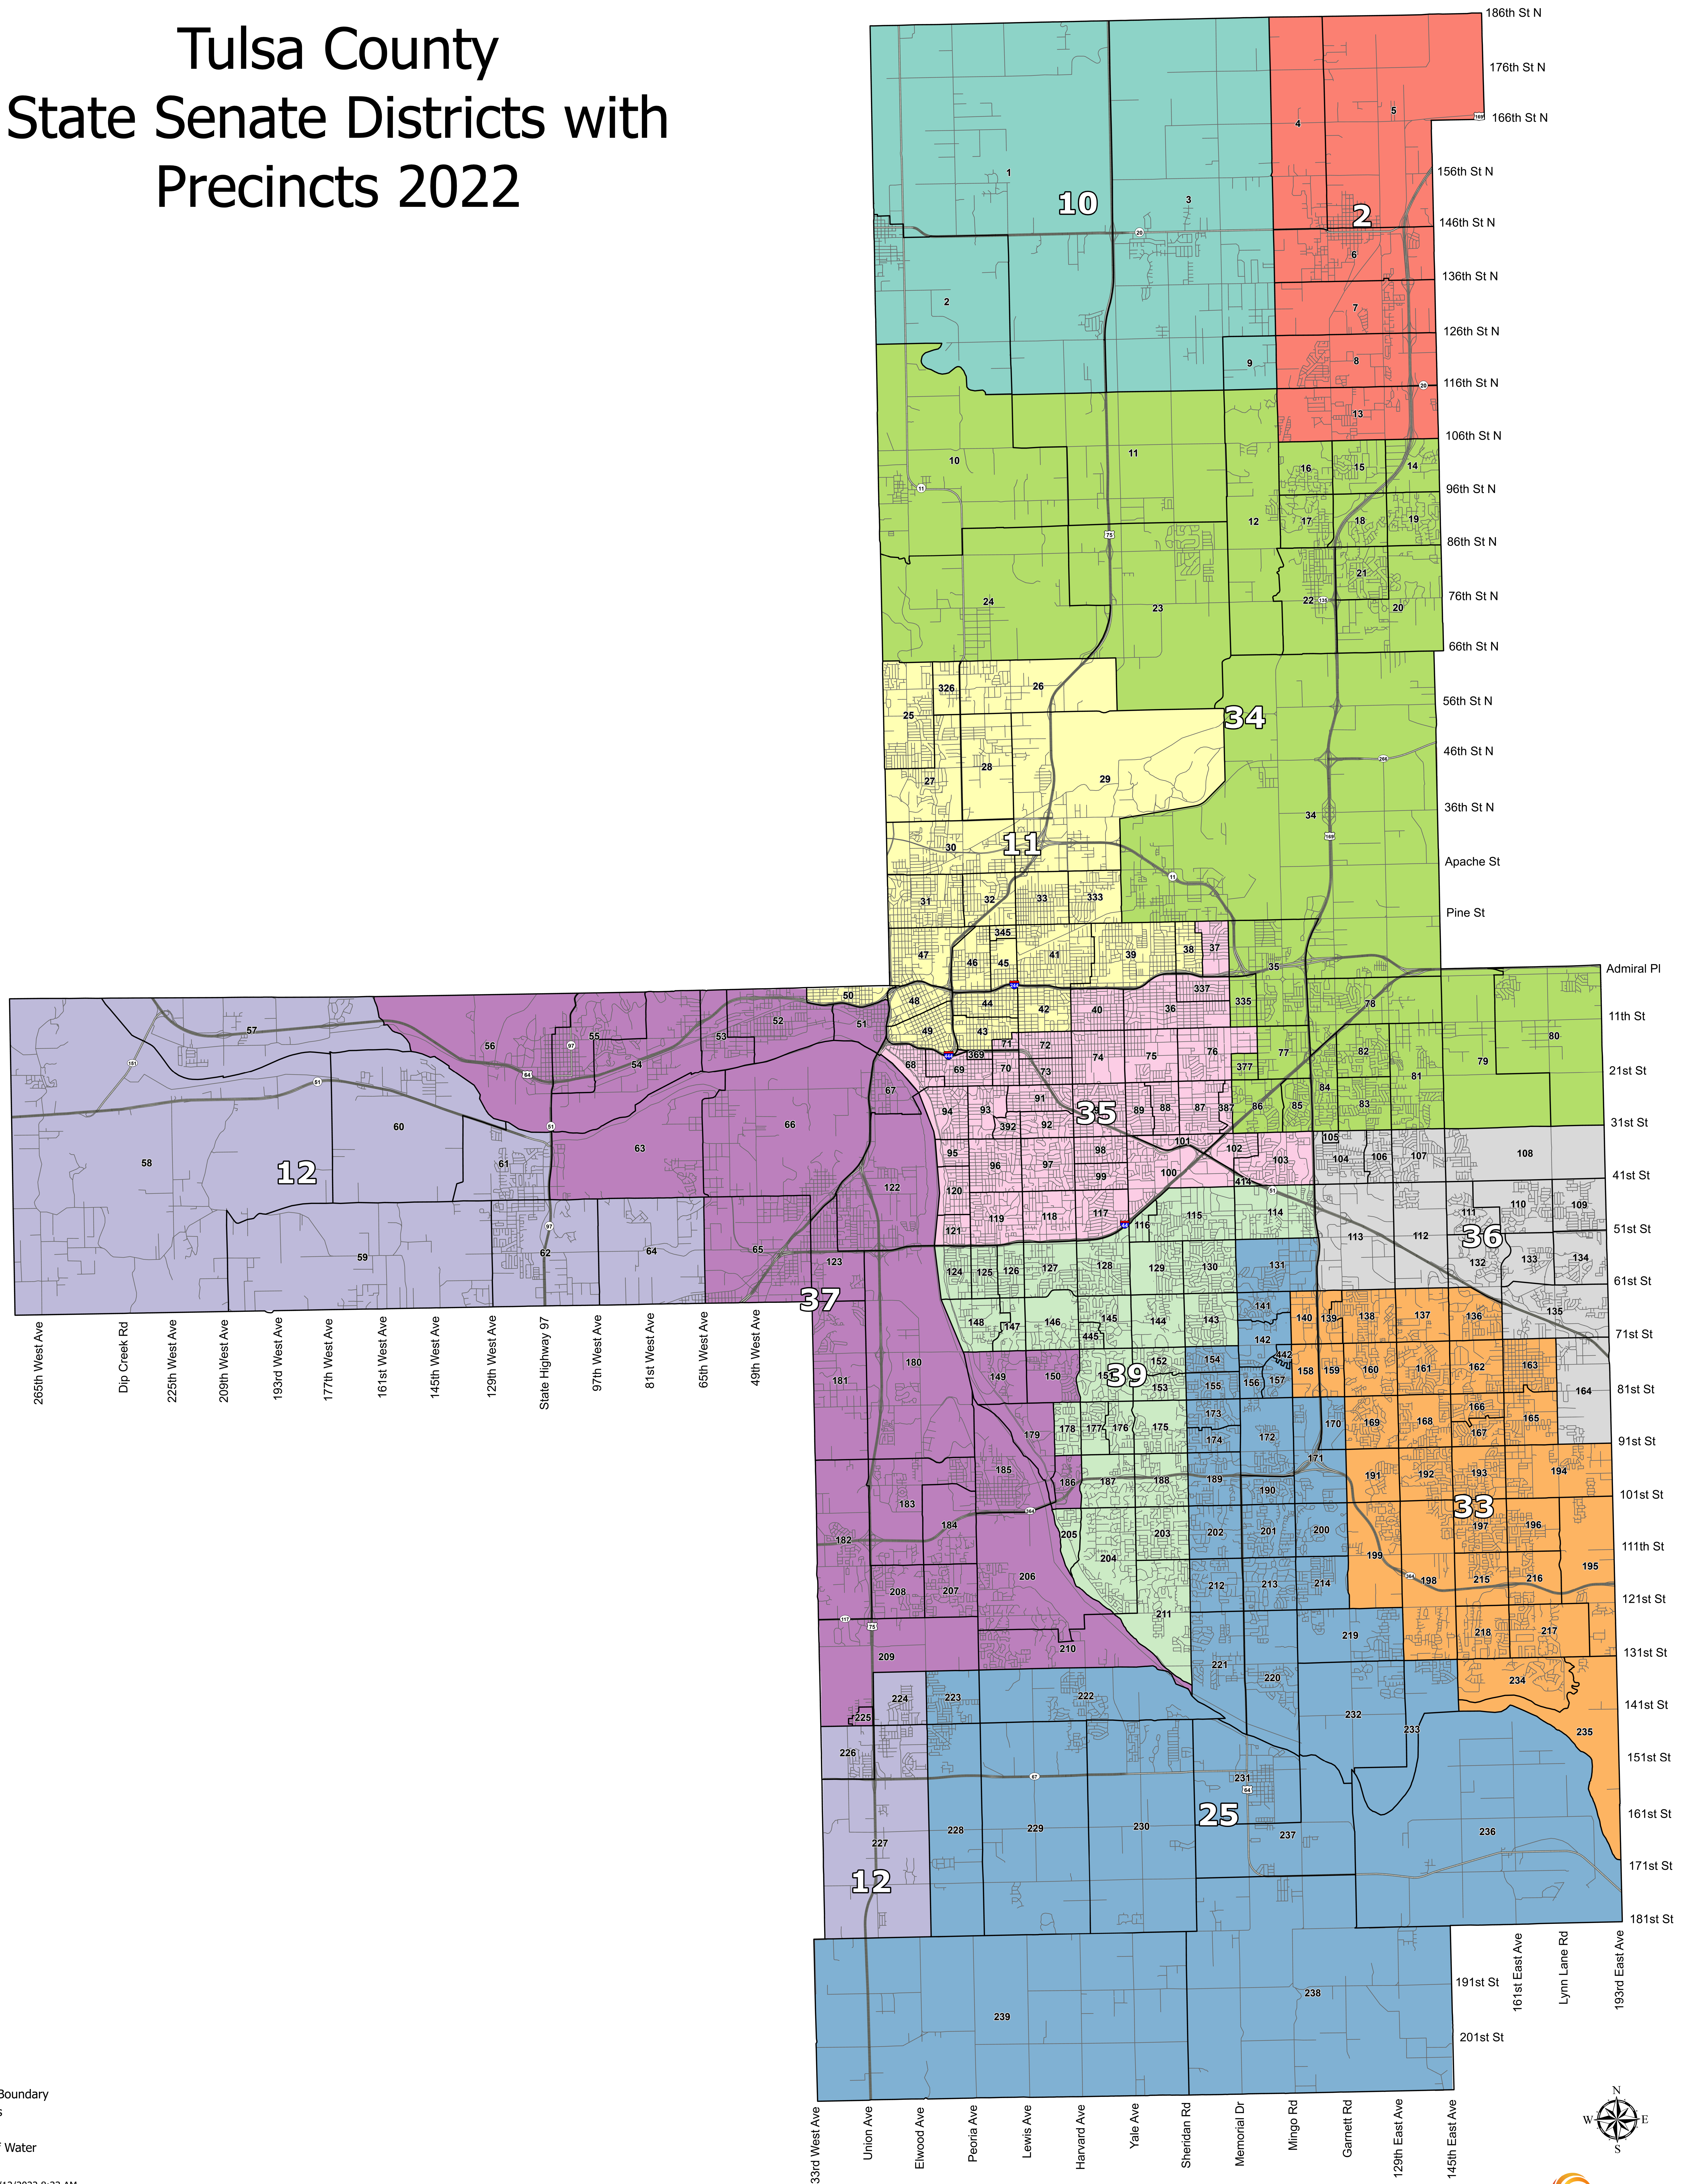

Tulsa County State Senate Districts with Precincts 2022

- DISTRICT**
- 2
 - 10
 - 11
 - 12
 - 25
 - 33
 - 34
 - 35
 - 36
 - 37
 - 39
- Precinct Boundary
 Highways
 Streets
 Bodies of Water