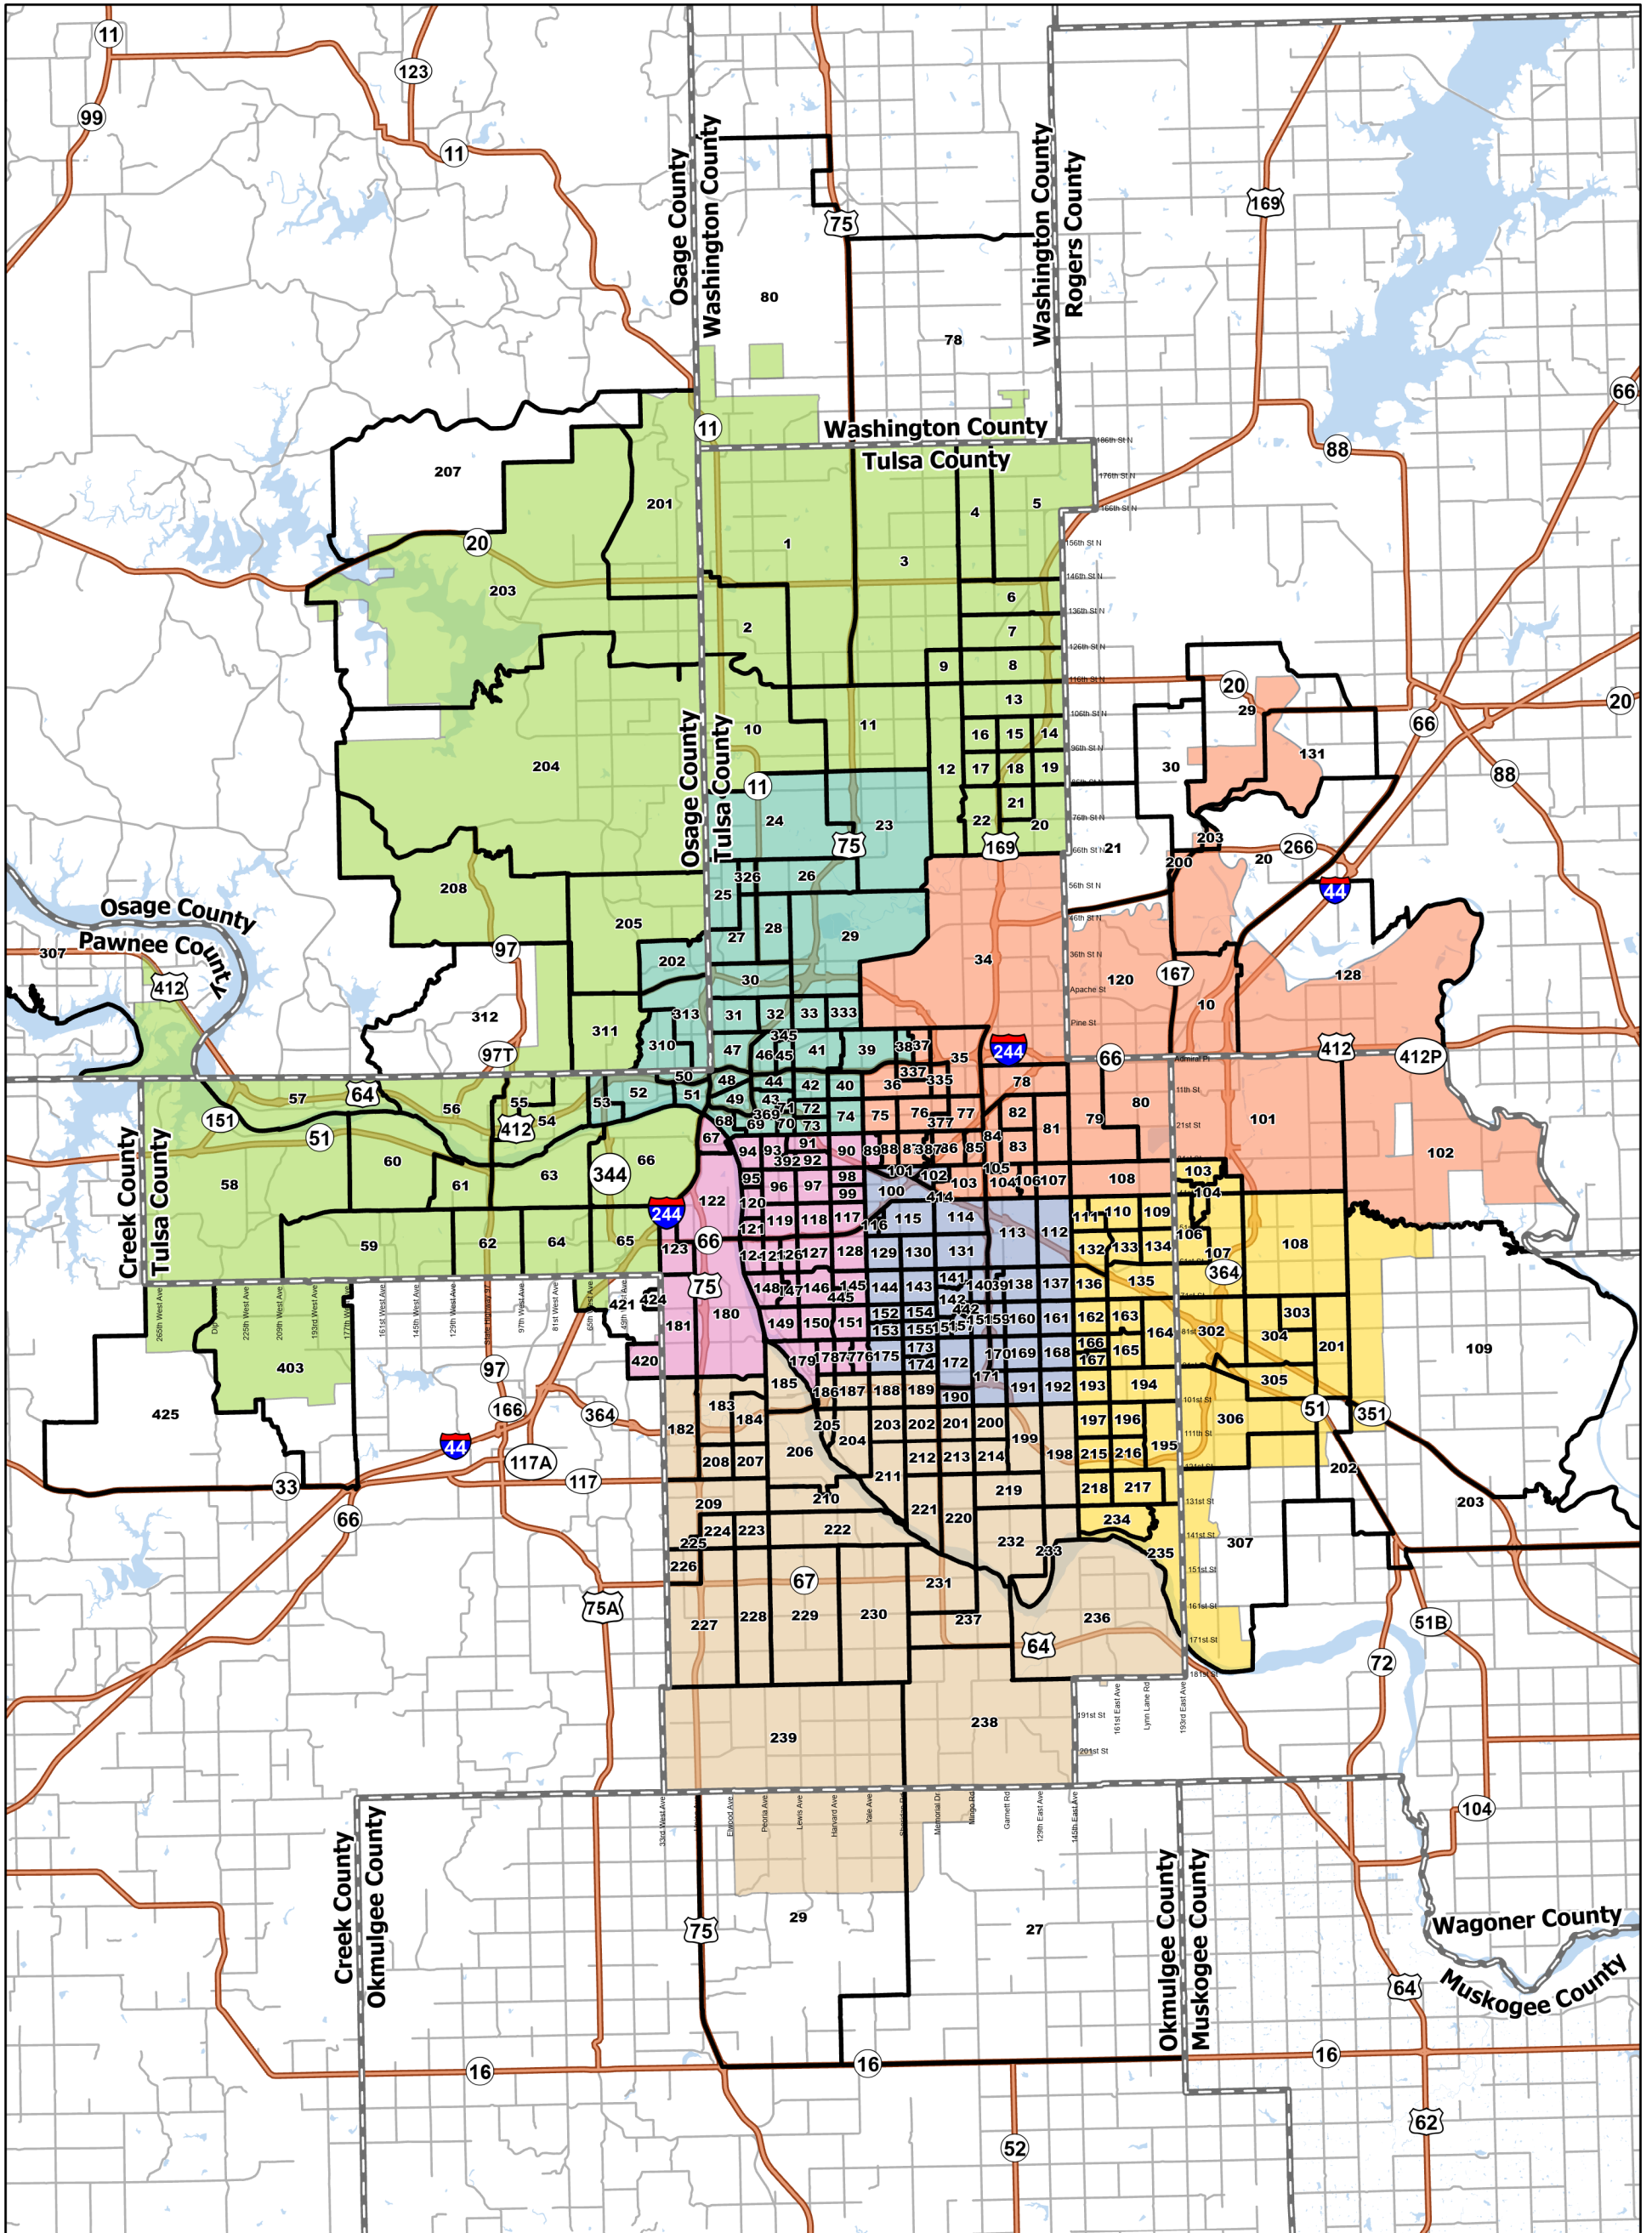

Tulsa Technology Center - Board Member Districts

Plan2	6	
1	7	
2	County Boundary	
3	Highways	
4	Major Arterials	
5	Water Bodies	
	Precinct Boundary	

N

Current Time: 1/18/2023 4:00 PM
 Map prepared by INCOG
 Boundaries adopted by TTC Board June 2022

0 4.5 9 Miles