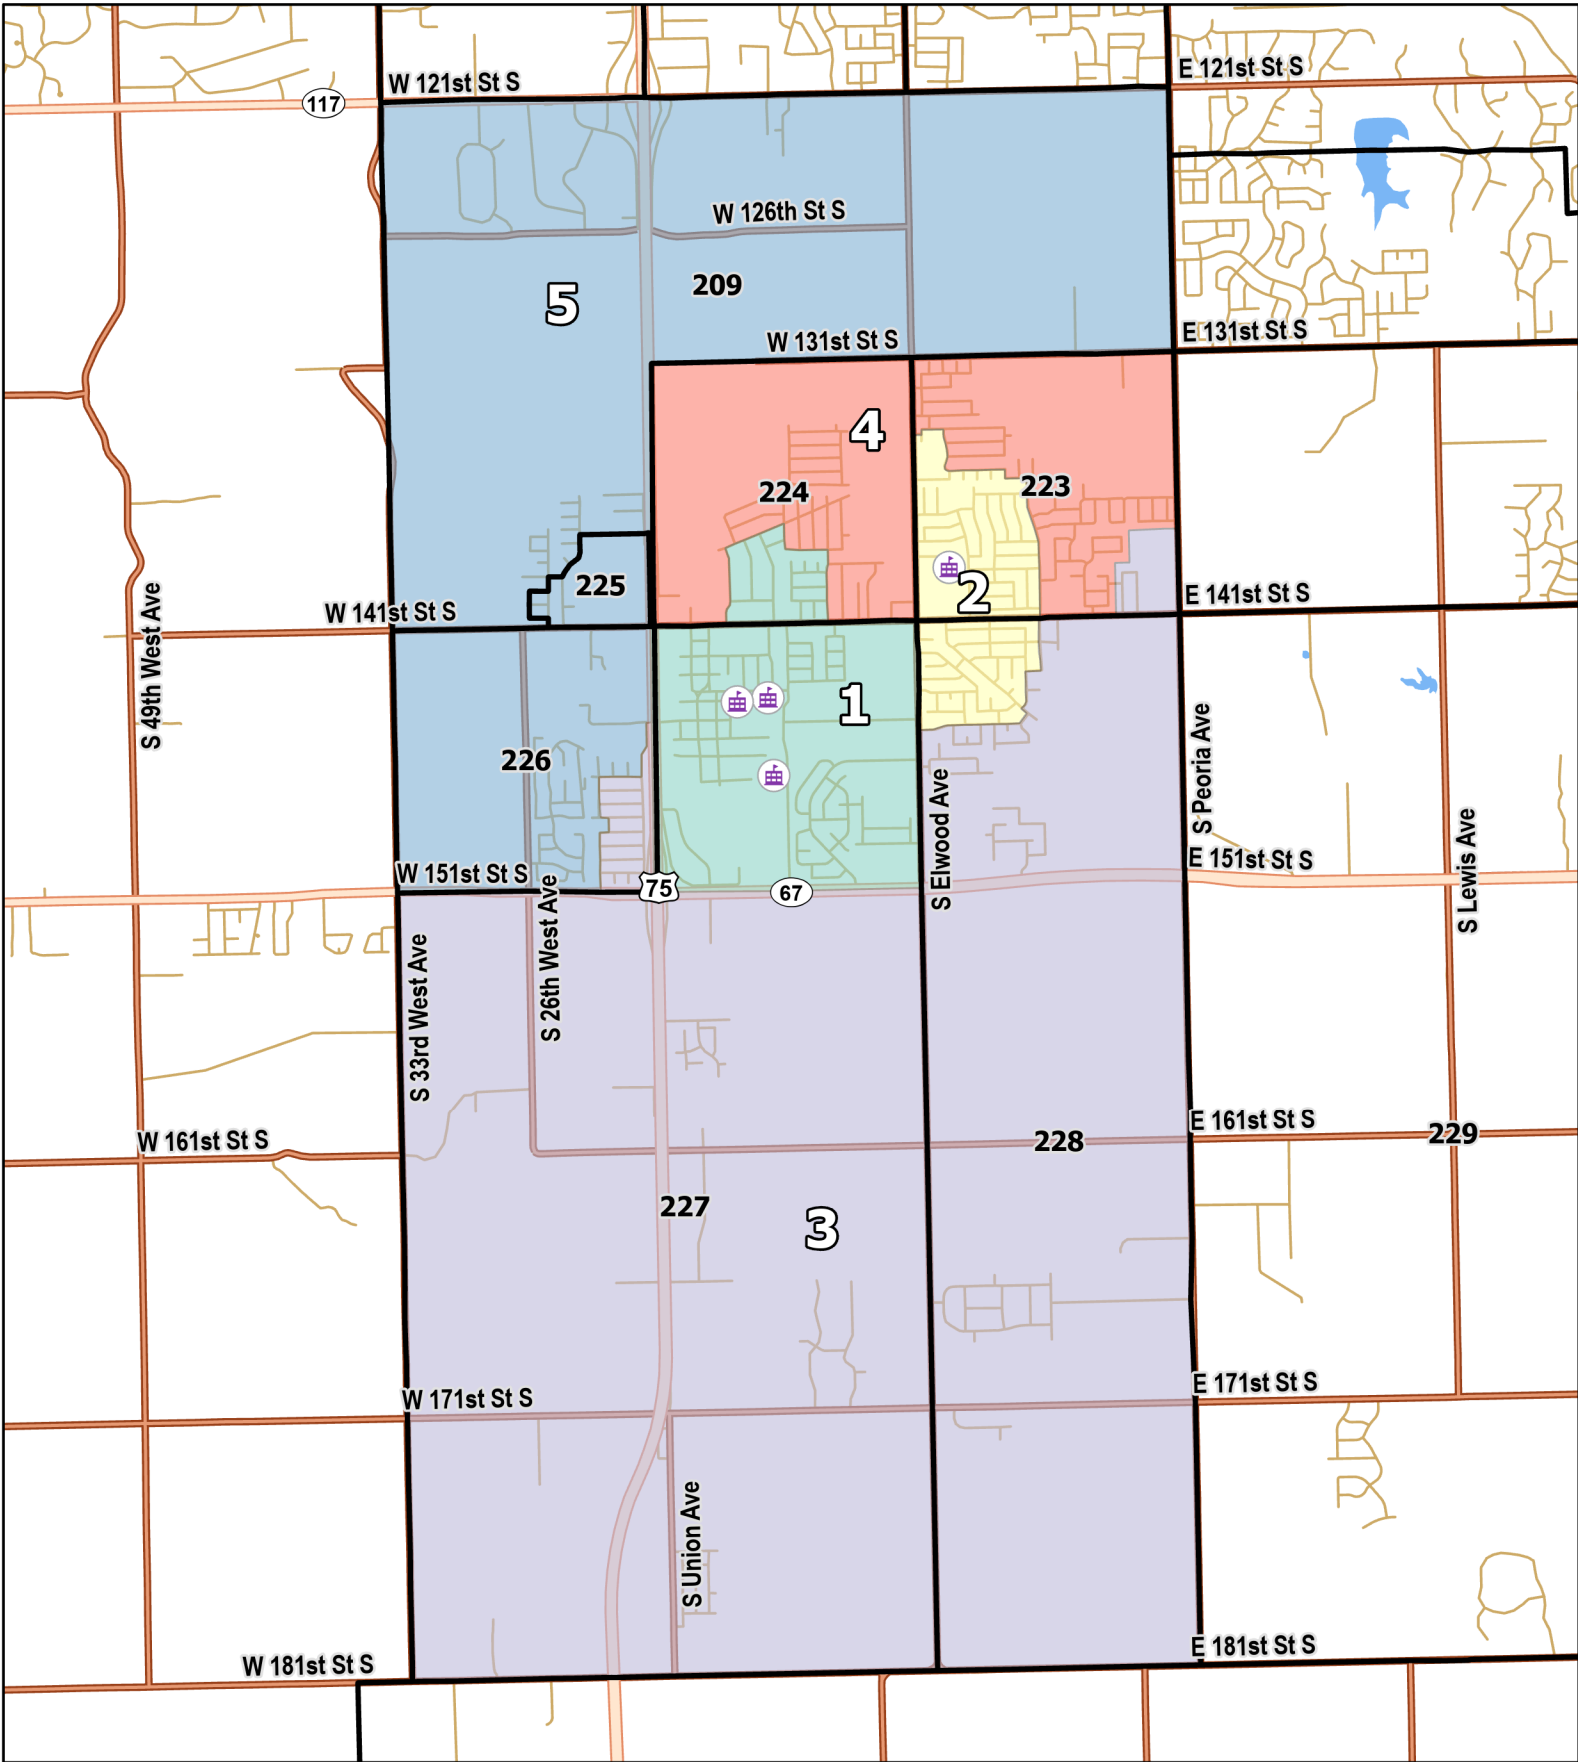

Glenpool Public Schools - Board Districts Plan Adopted 2022

N

0 0.5 1 Miles

Board Districts

- 1
- 2
- 3
- 4

Schools

- Schools
- Precinct Boundary
- Highways
- Major Arterials

Streets

- Water Bodies

Current Time: 1/18/2023 12:25 PM

Source: US Bureau of the Census 2020, PL94-171 Redistricting Data File