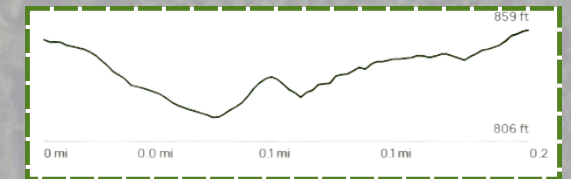

CHANDLER PARK

6500 W. 21ST ST. TULSA, OK 74107

PARKS & RECREATION

Deer Run Trail
Length 0.29 mi
Elevation Gain 43 ft. | Max. Grade 12%

Bear's Lair
Length 0.18 mi
Elevation Gain 20 ft. | Max. Grade 6%