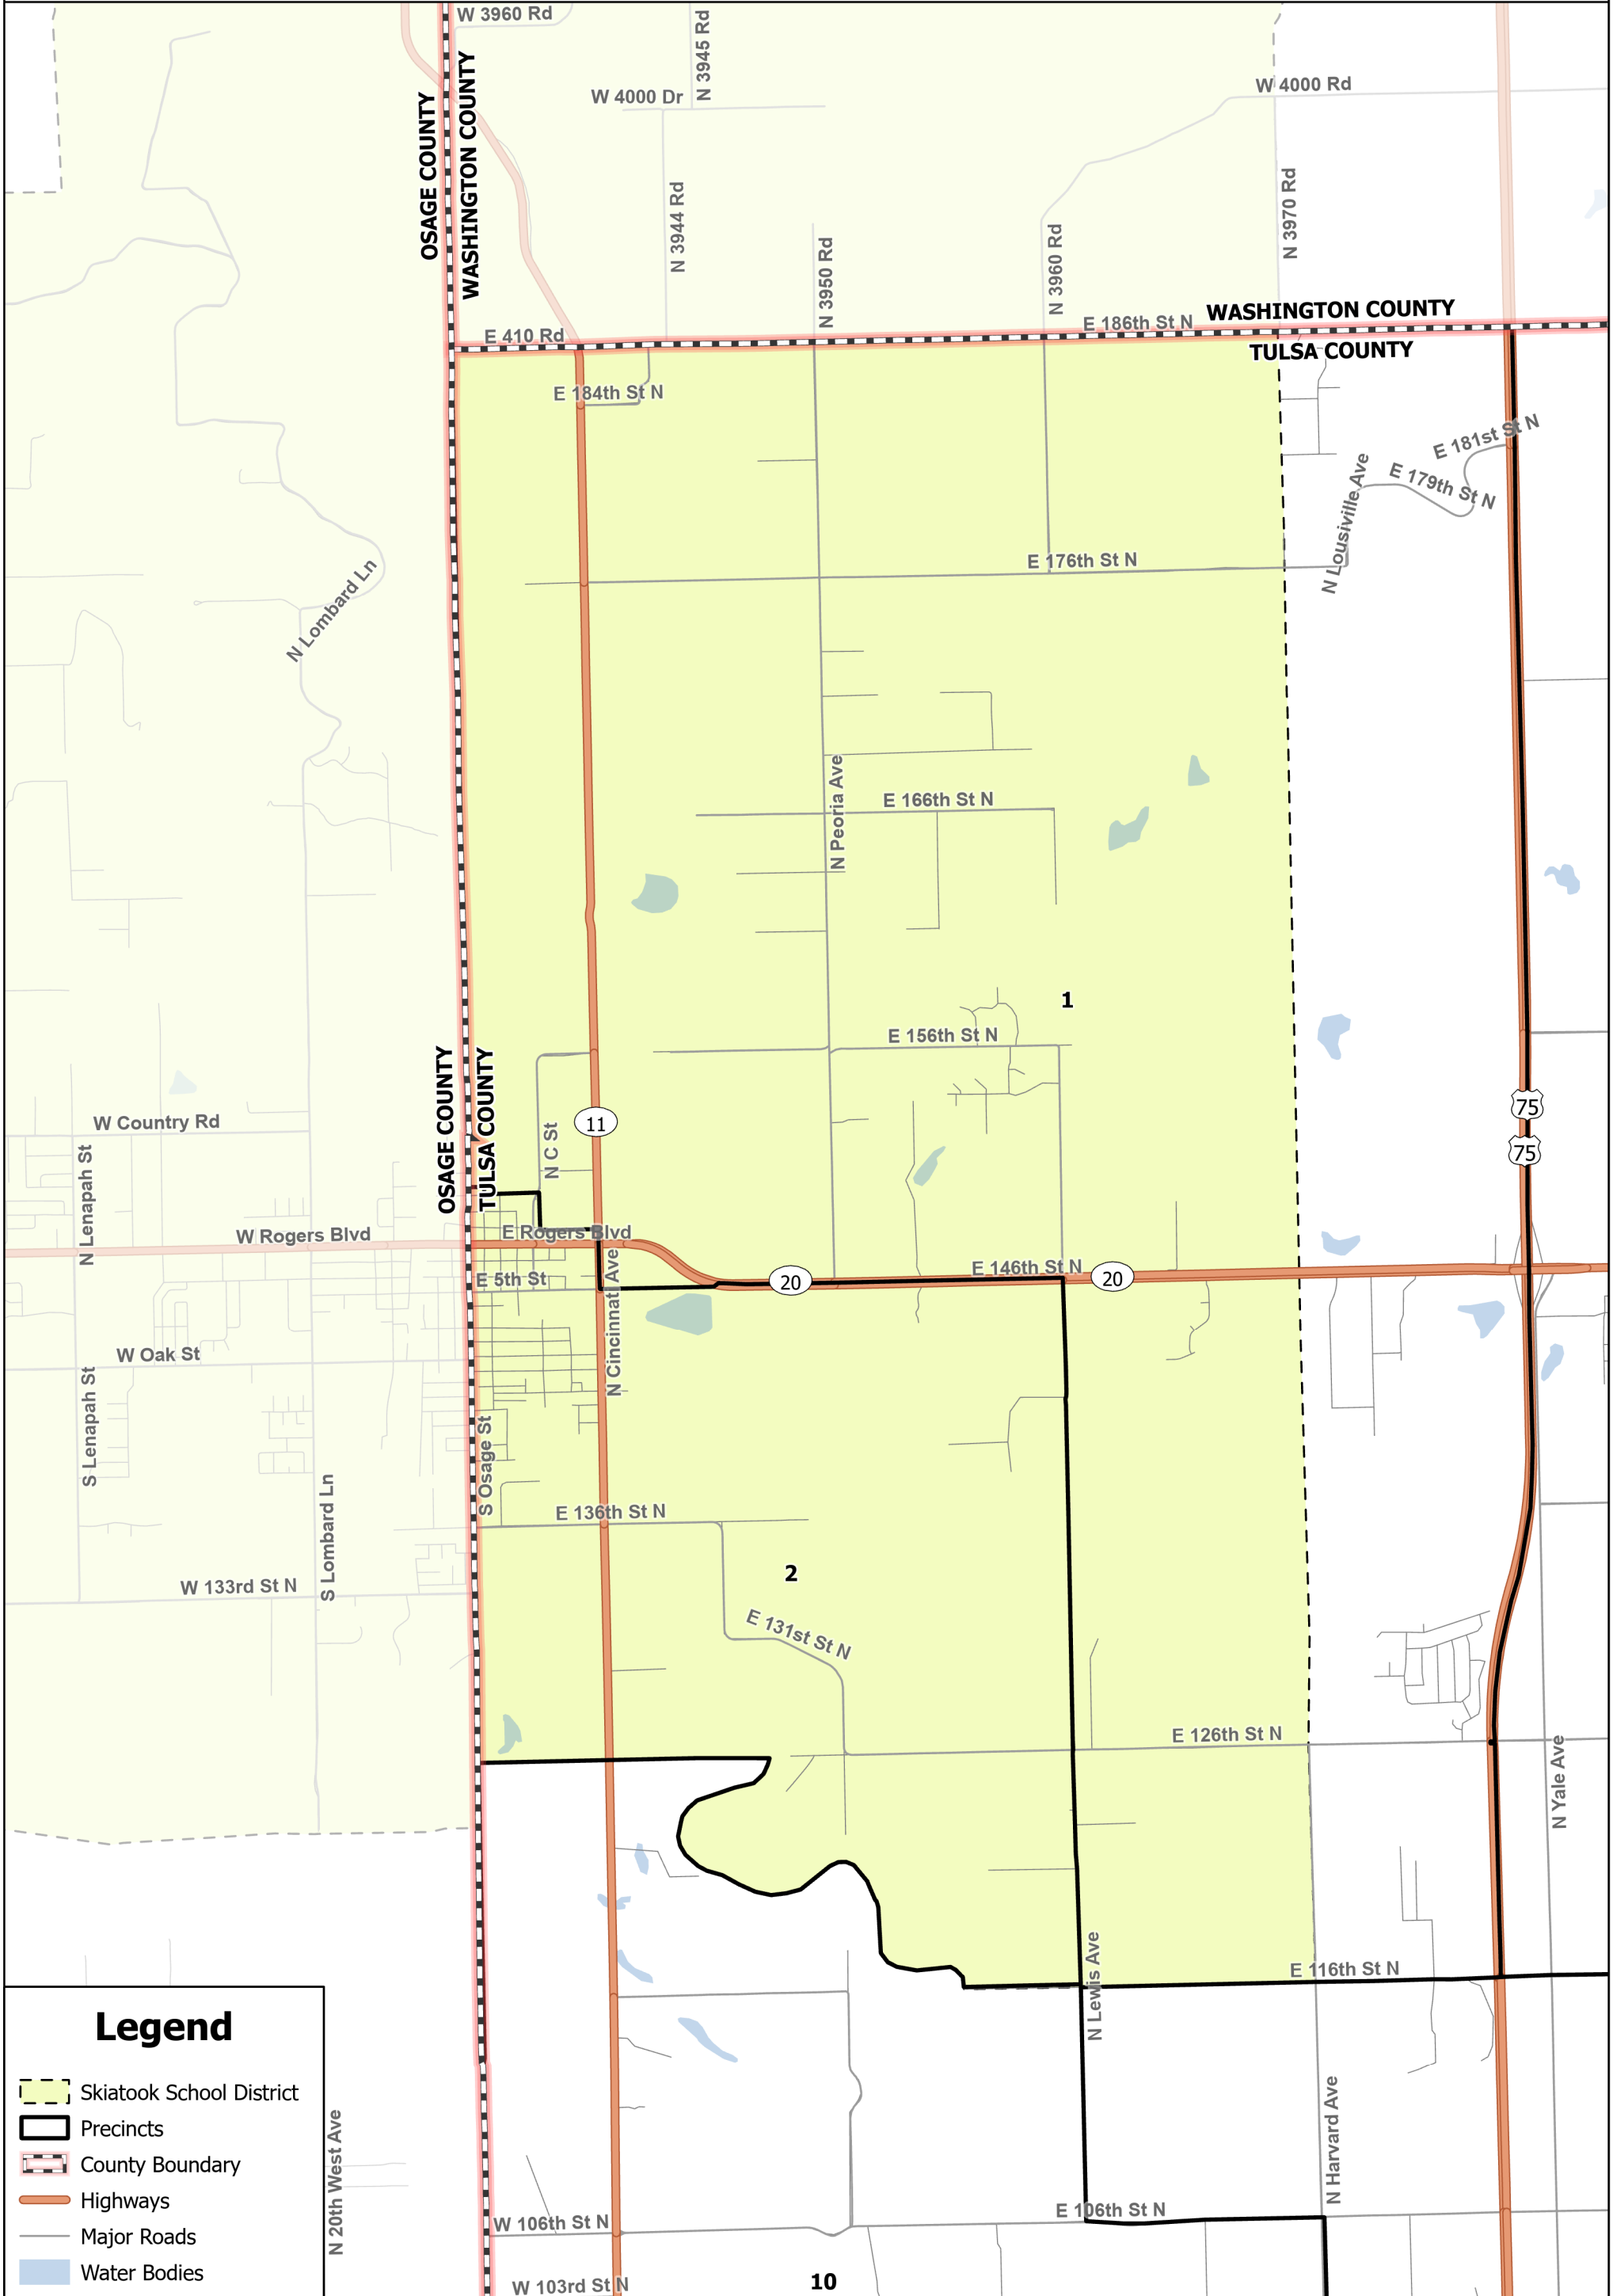

SKIATOOK SCHOOL DISTRICT

Current Time: 5/5/2022 1:12 PM
Source: Center for Spatial Analysis at OU

0 0.5 1 2 Miles