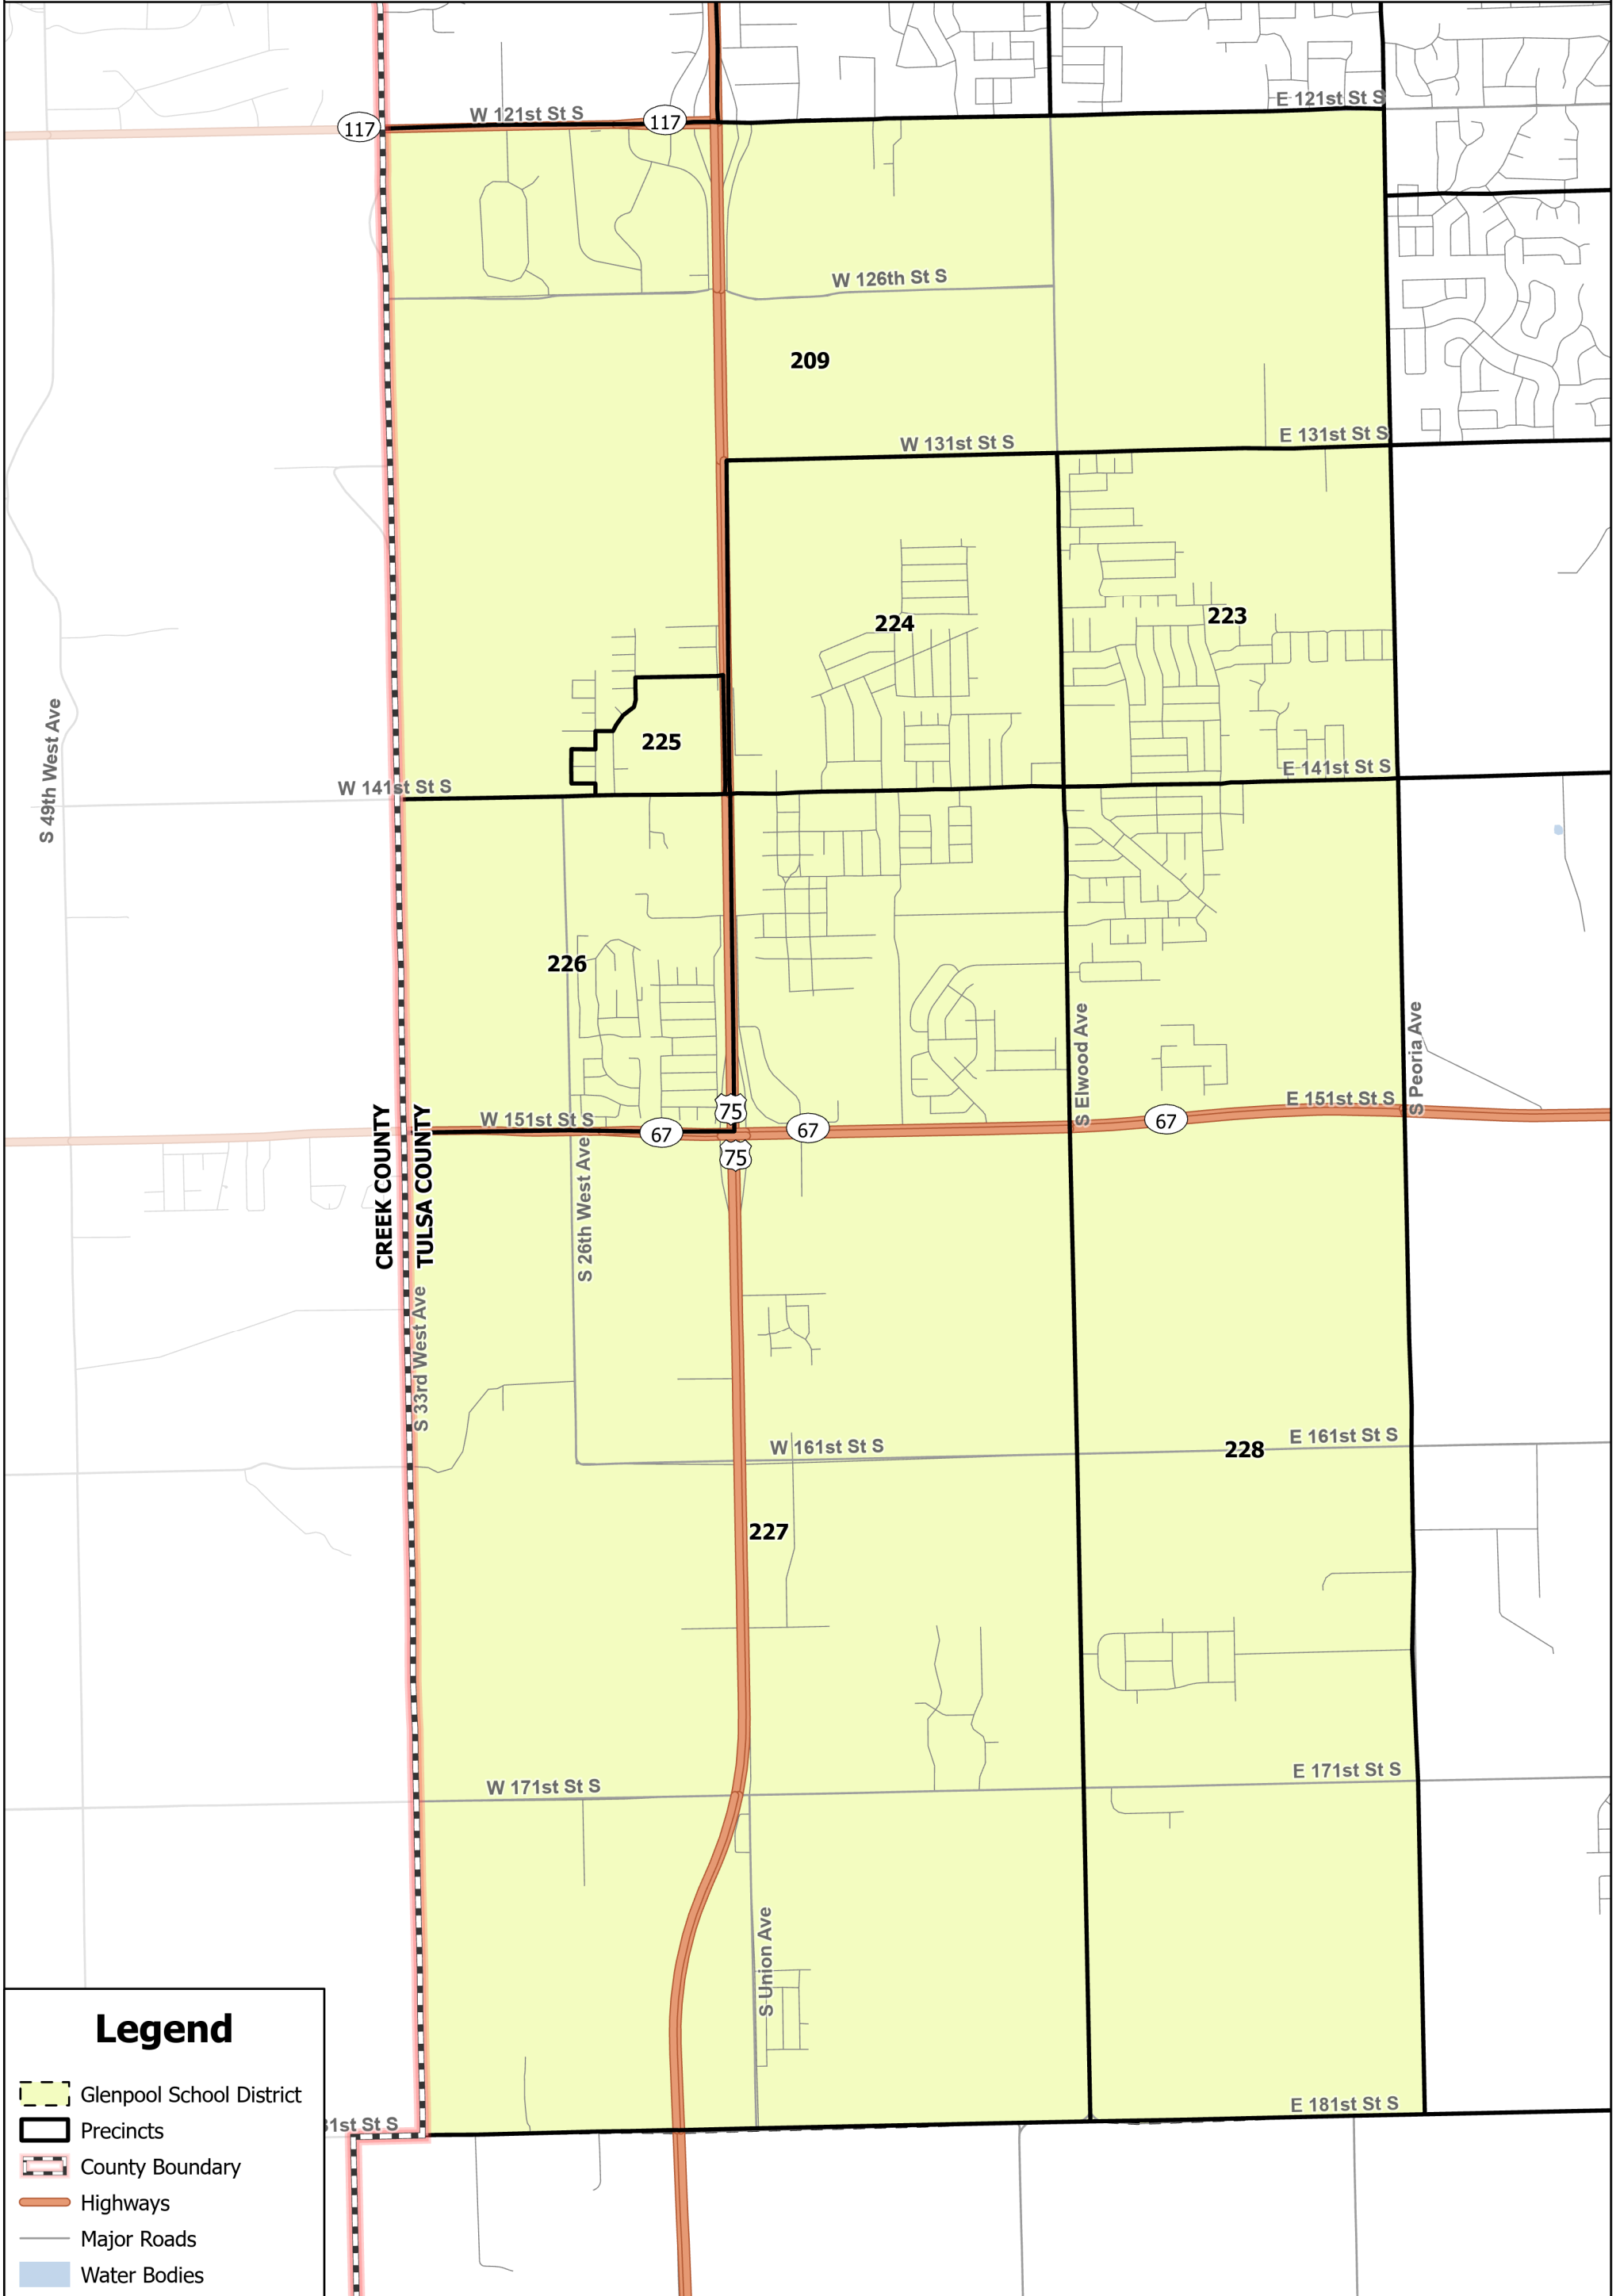

# GLENPOOL SCHOOL DISTRICT

Current Time: 5/5/2022 1:13 PM  
Source: Center for Spatial Analysis at OU

0 0.35 0.7 1.4 Miles