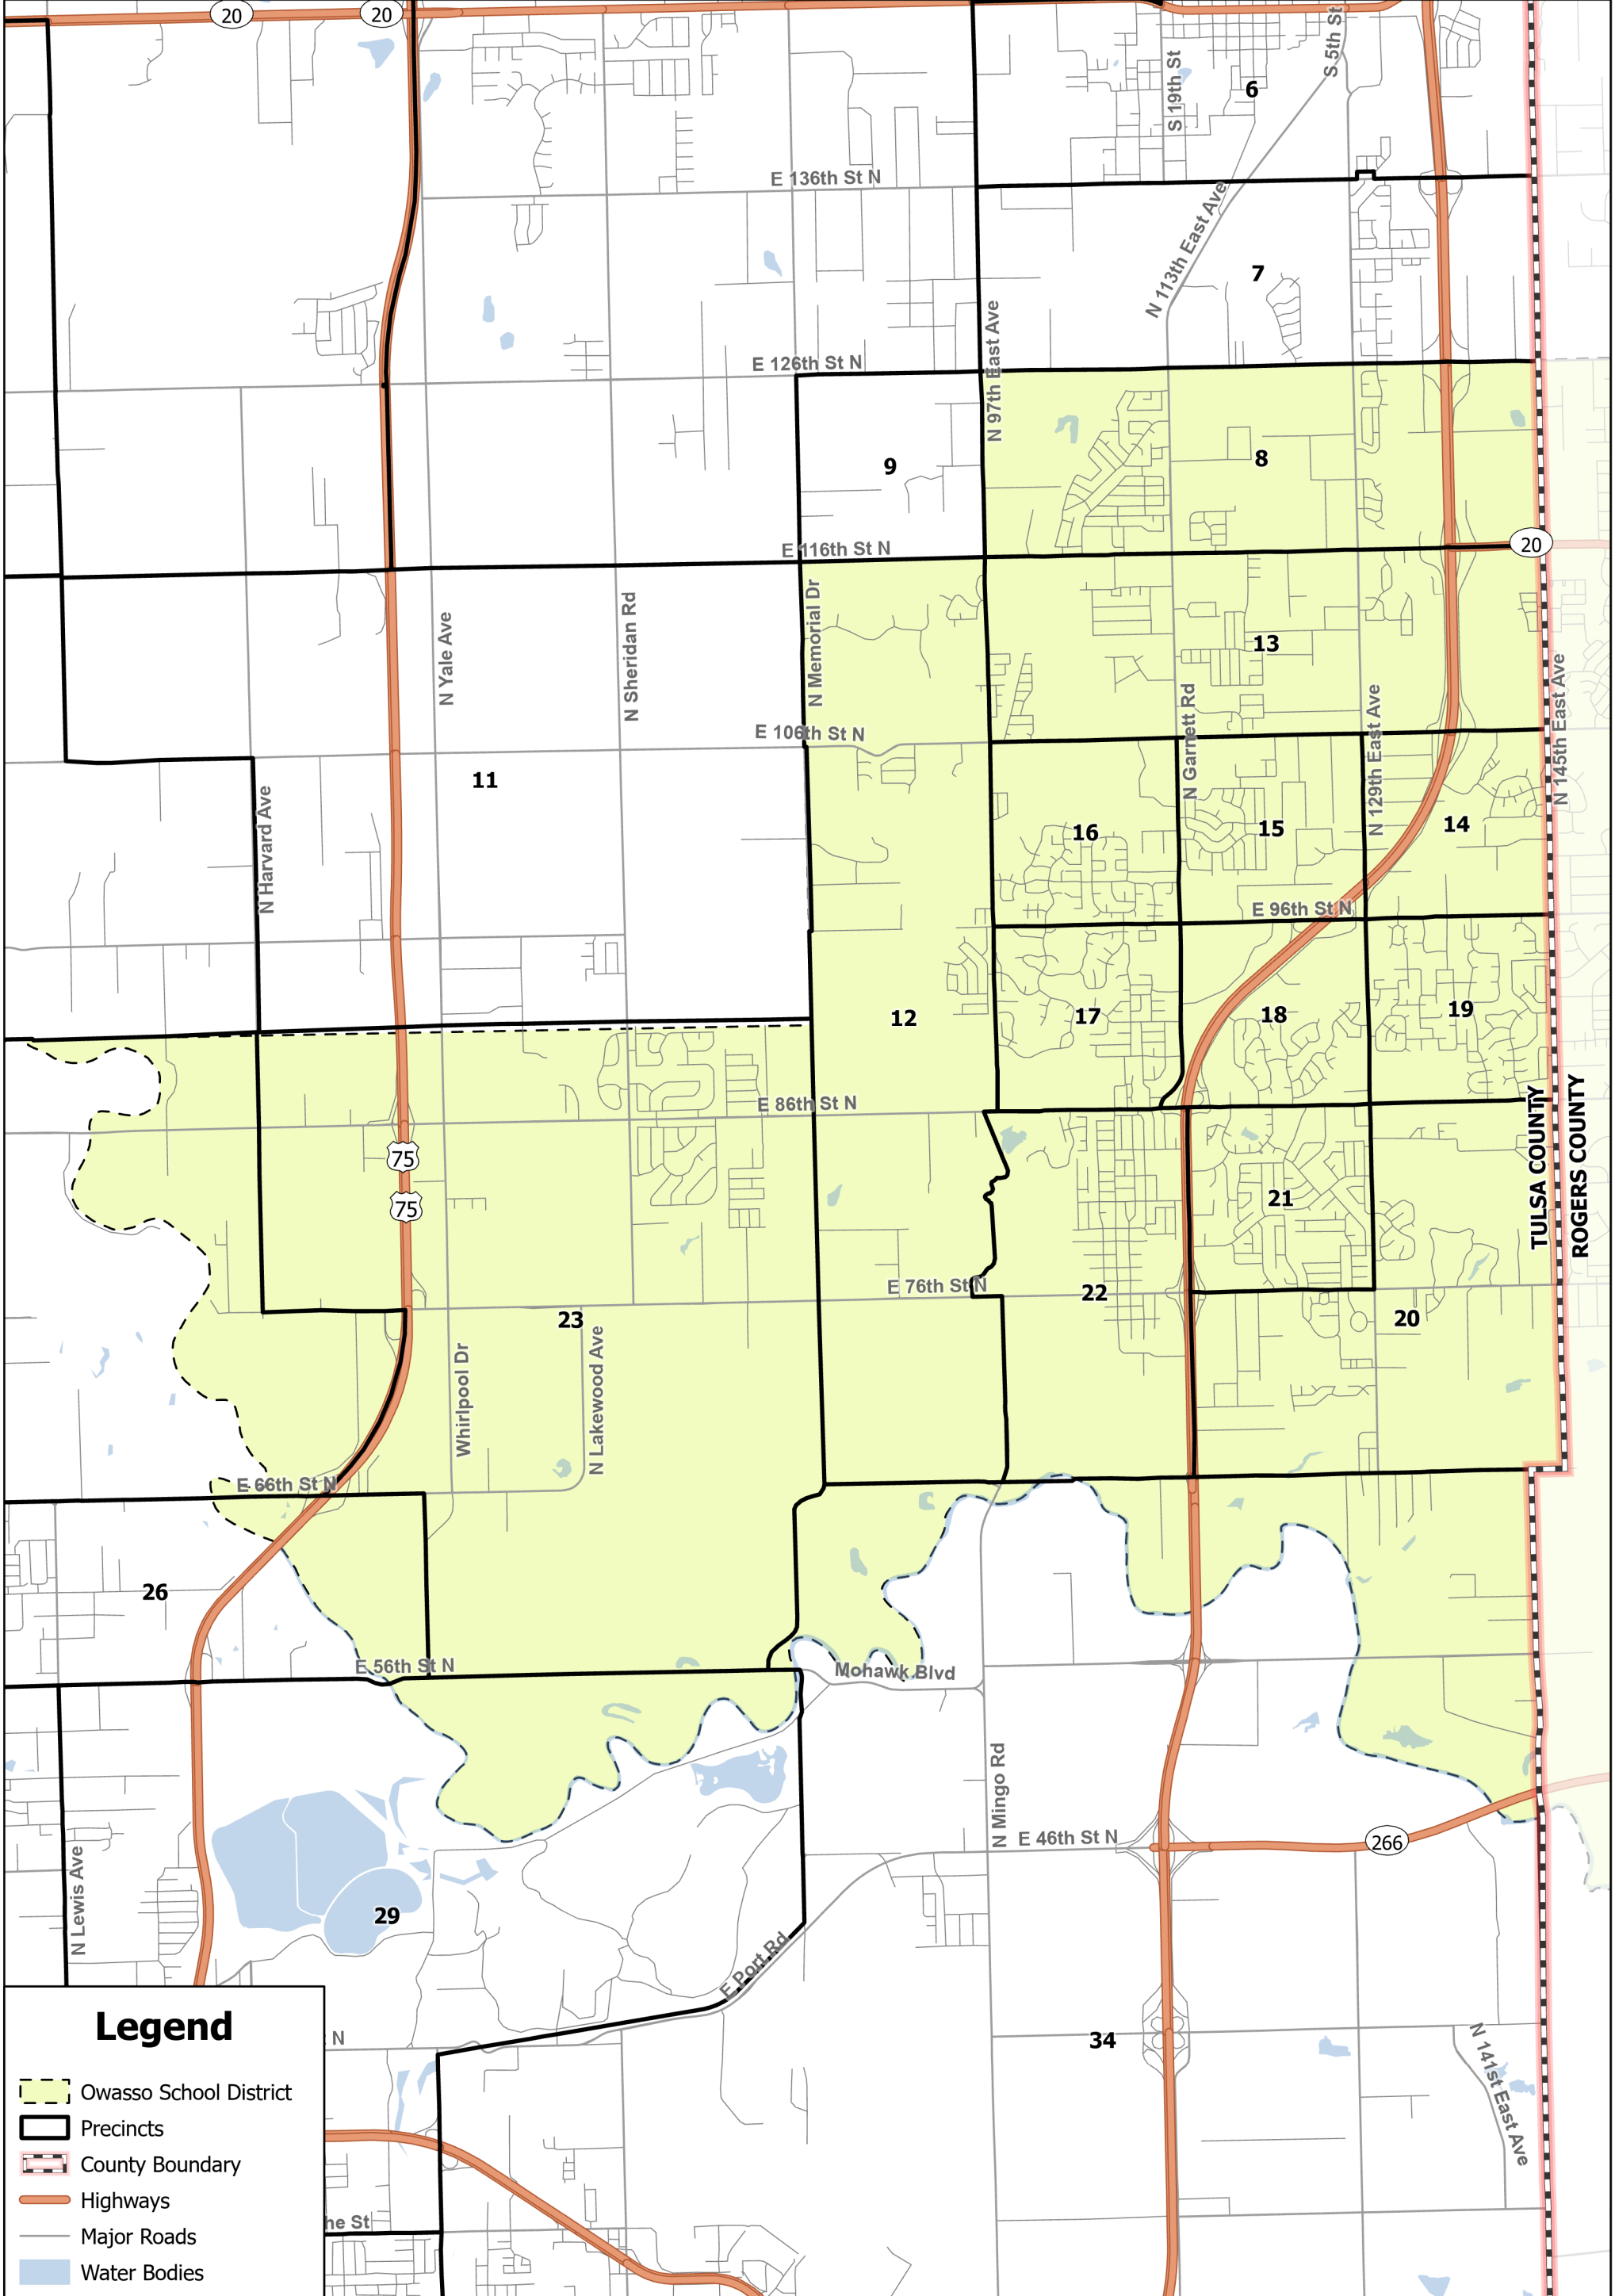

OWASSO SCHOOL DISTRICT

Legend

- Owasso School District
- Precincts
- County Boundary
- Highways
- Major Roads
- Water Bodies

Current Time: 5/5/2022 1:32 PM
Source: Center for Spatial Analysis at OU

0 0.5 1 2 Miles