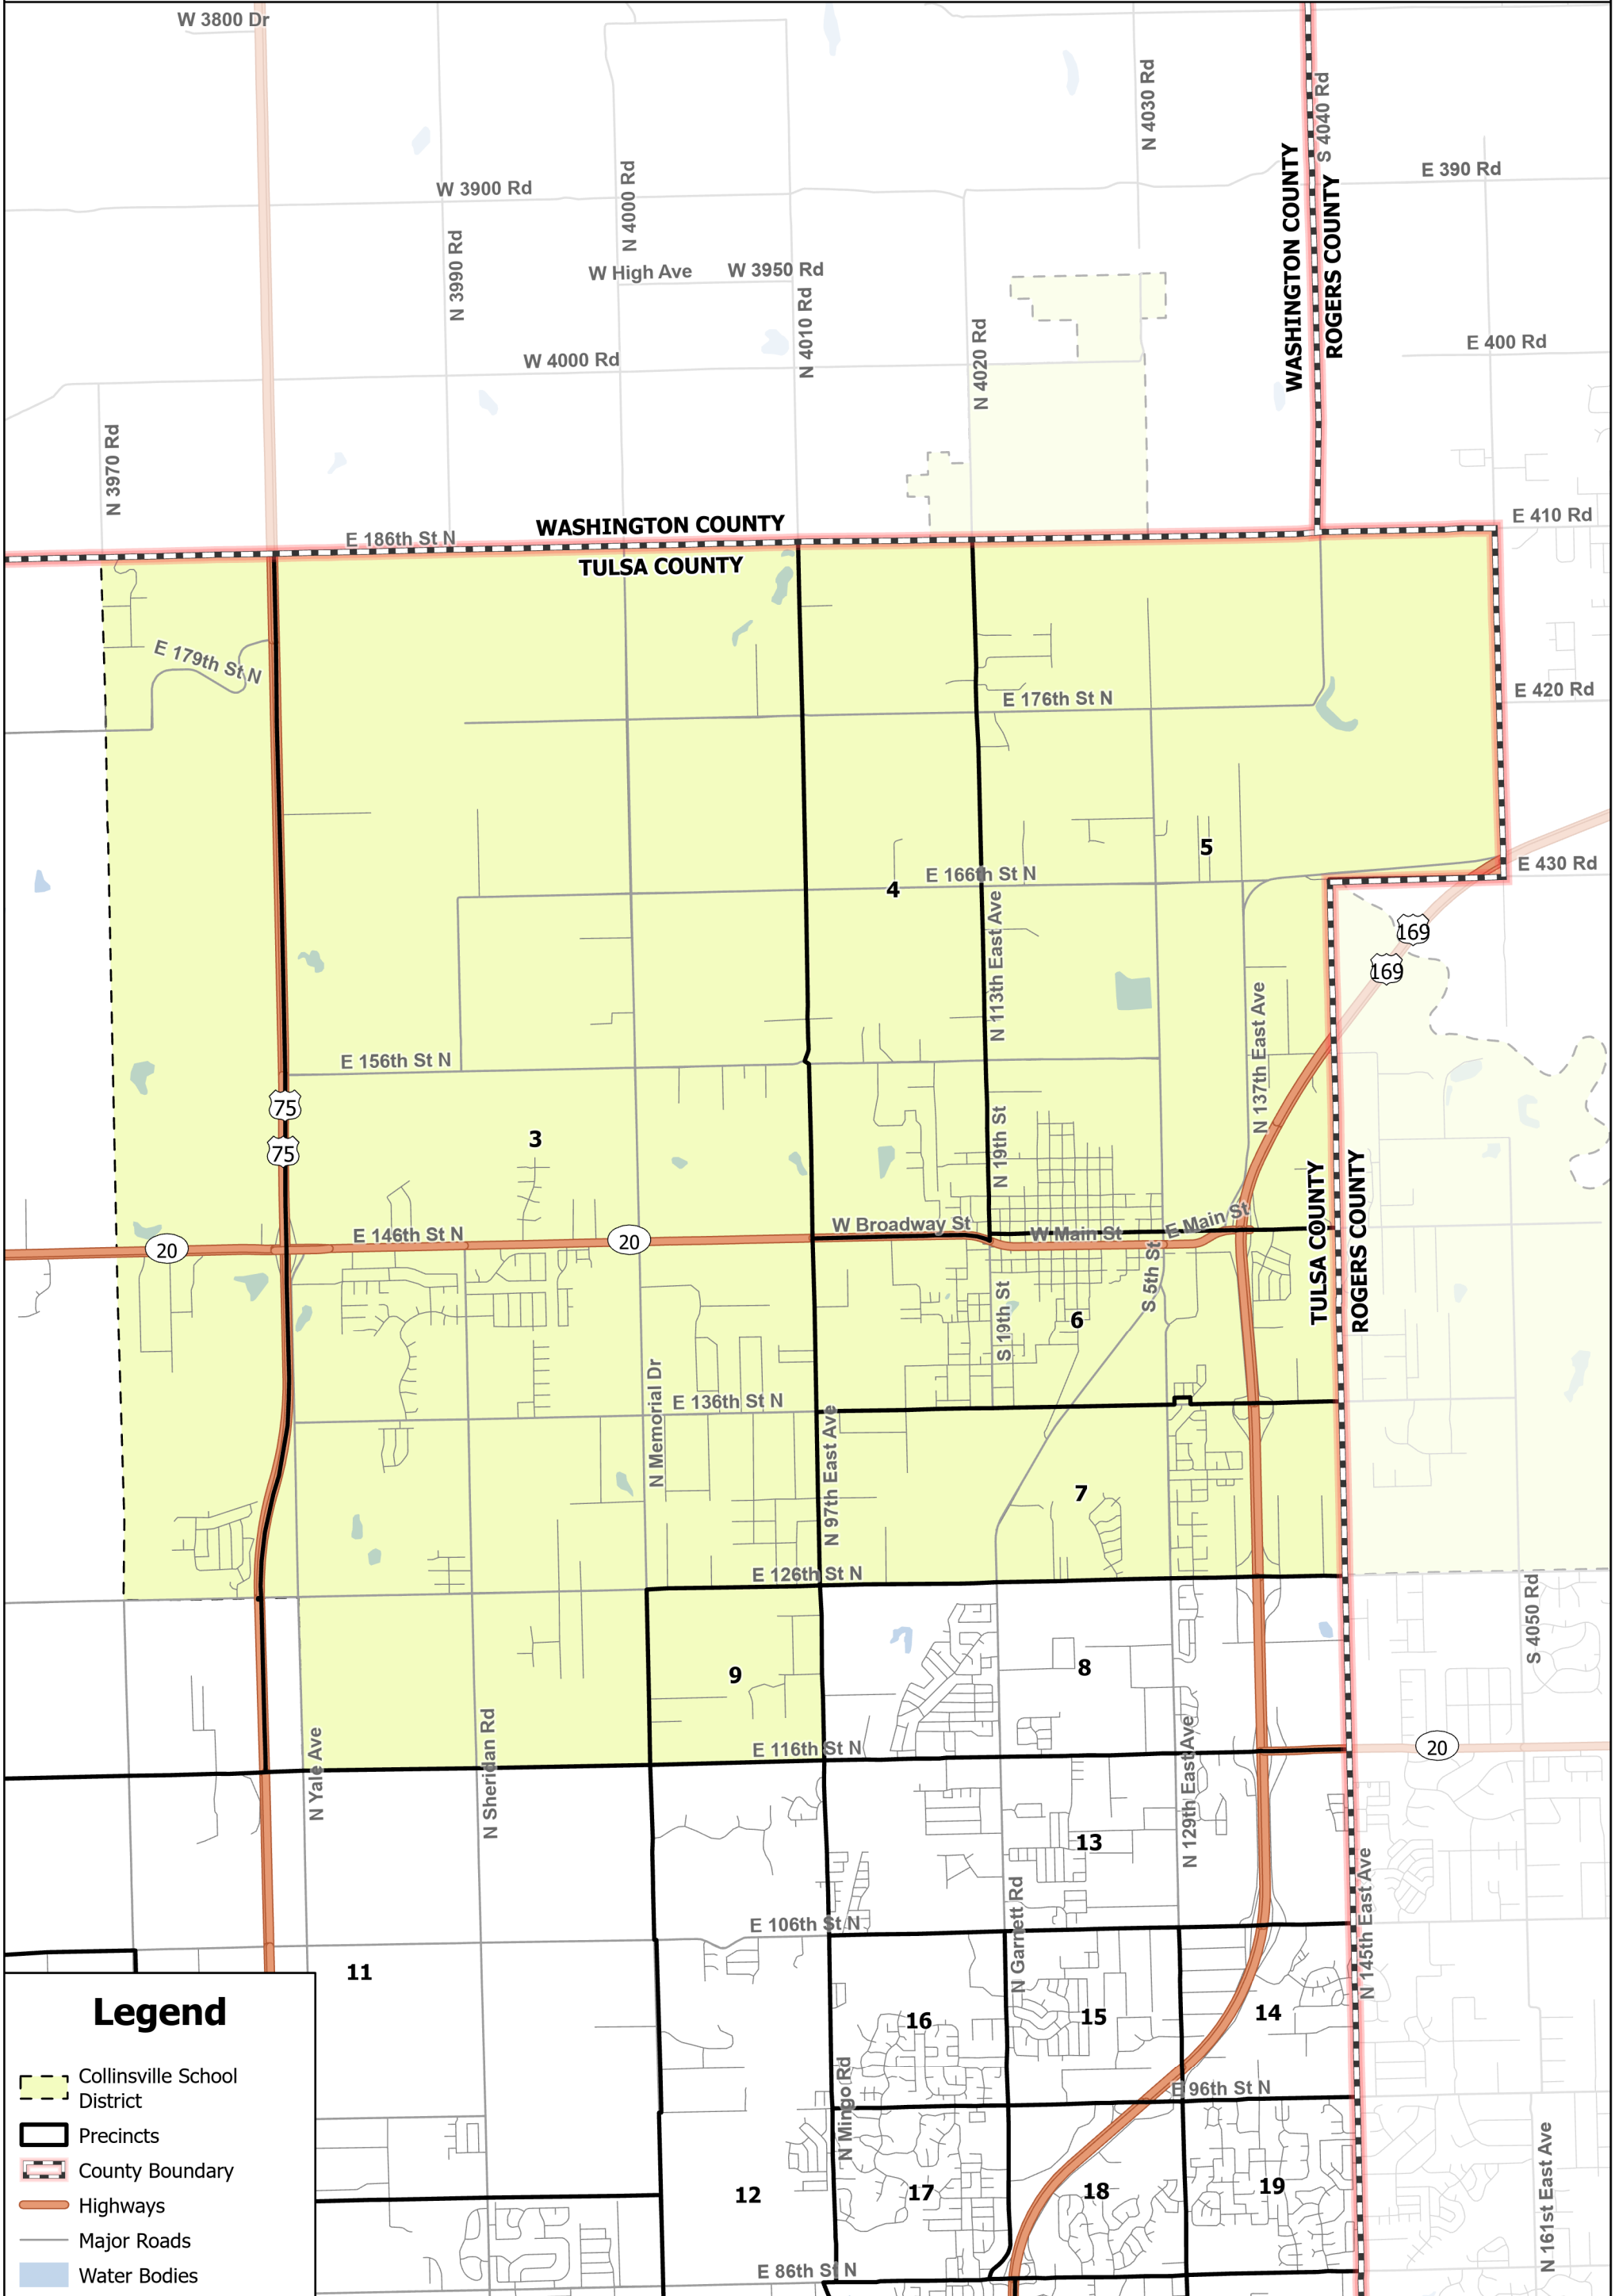

# COLLINSVILLE SCHOOL DISTRICT

Current Time: 5/5/2022 1:14 PM  
 Source: Center for Spatial Analysis at OU