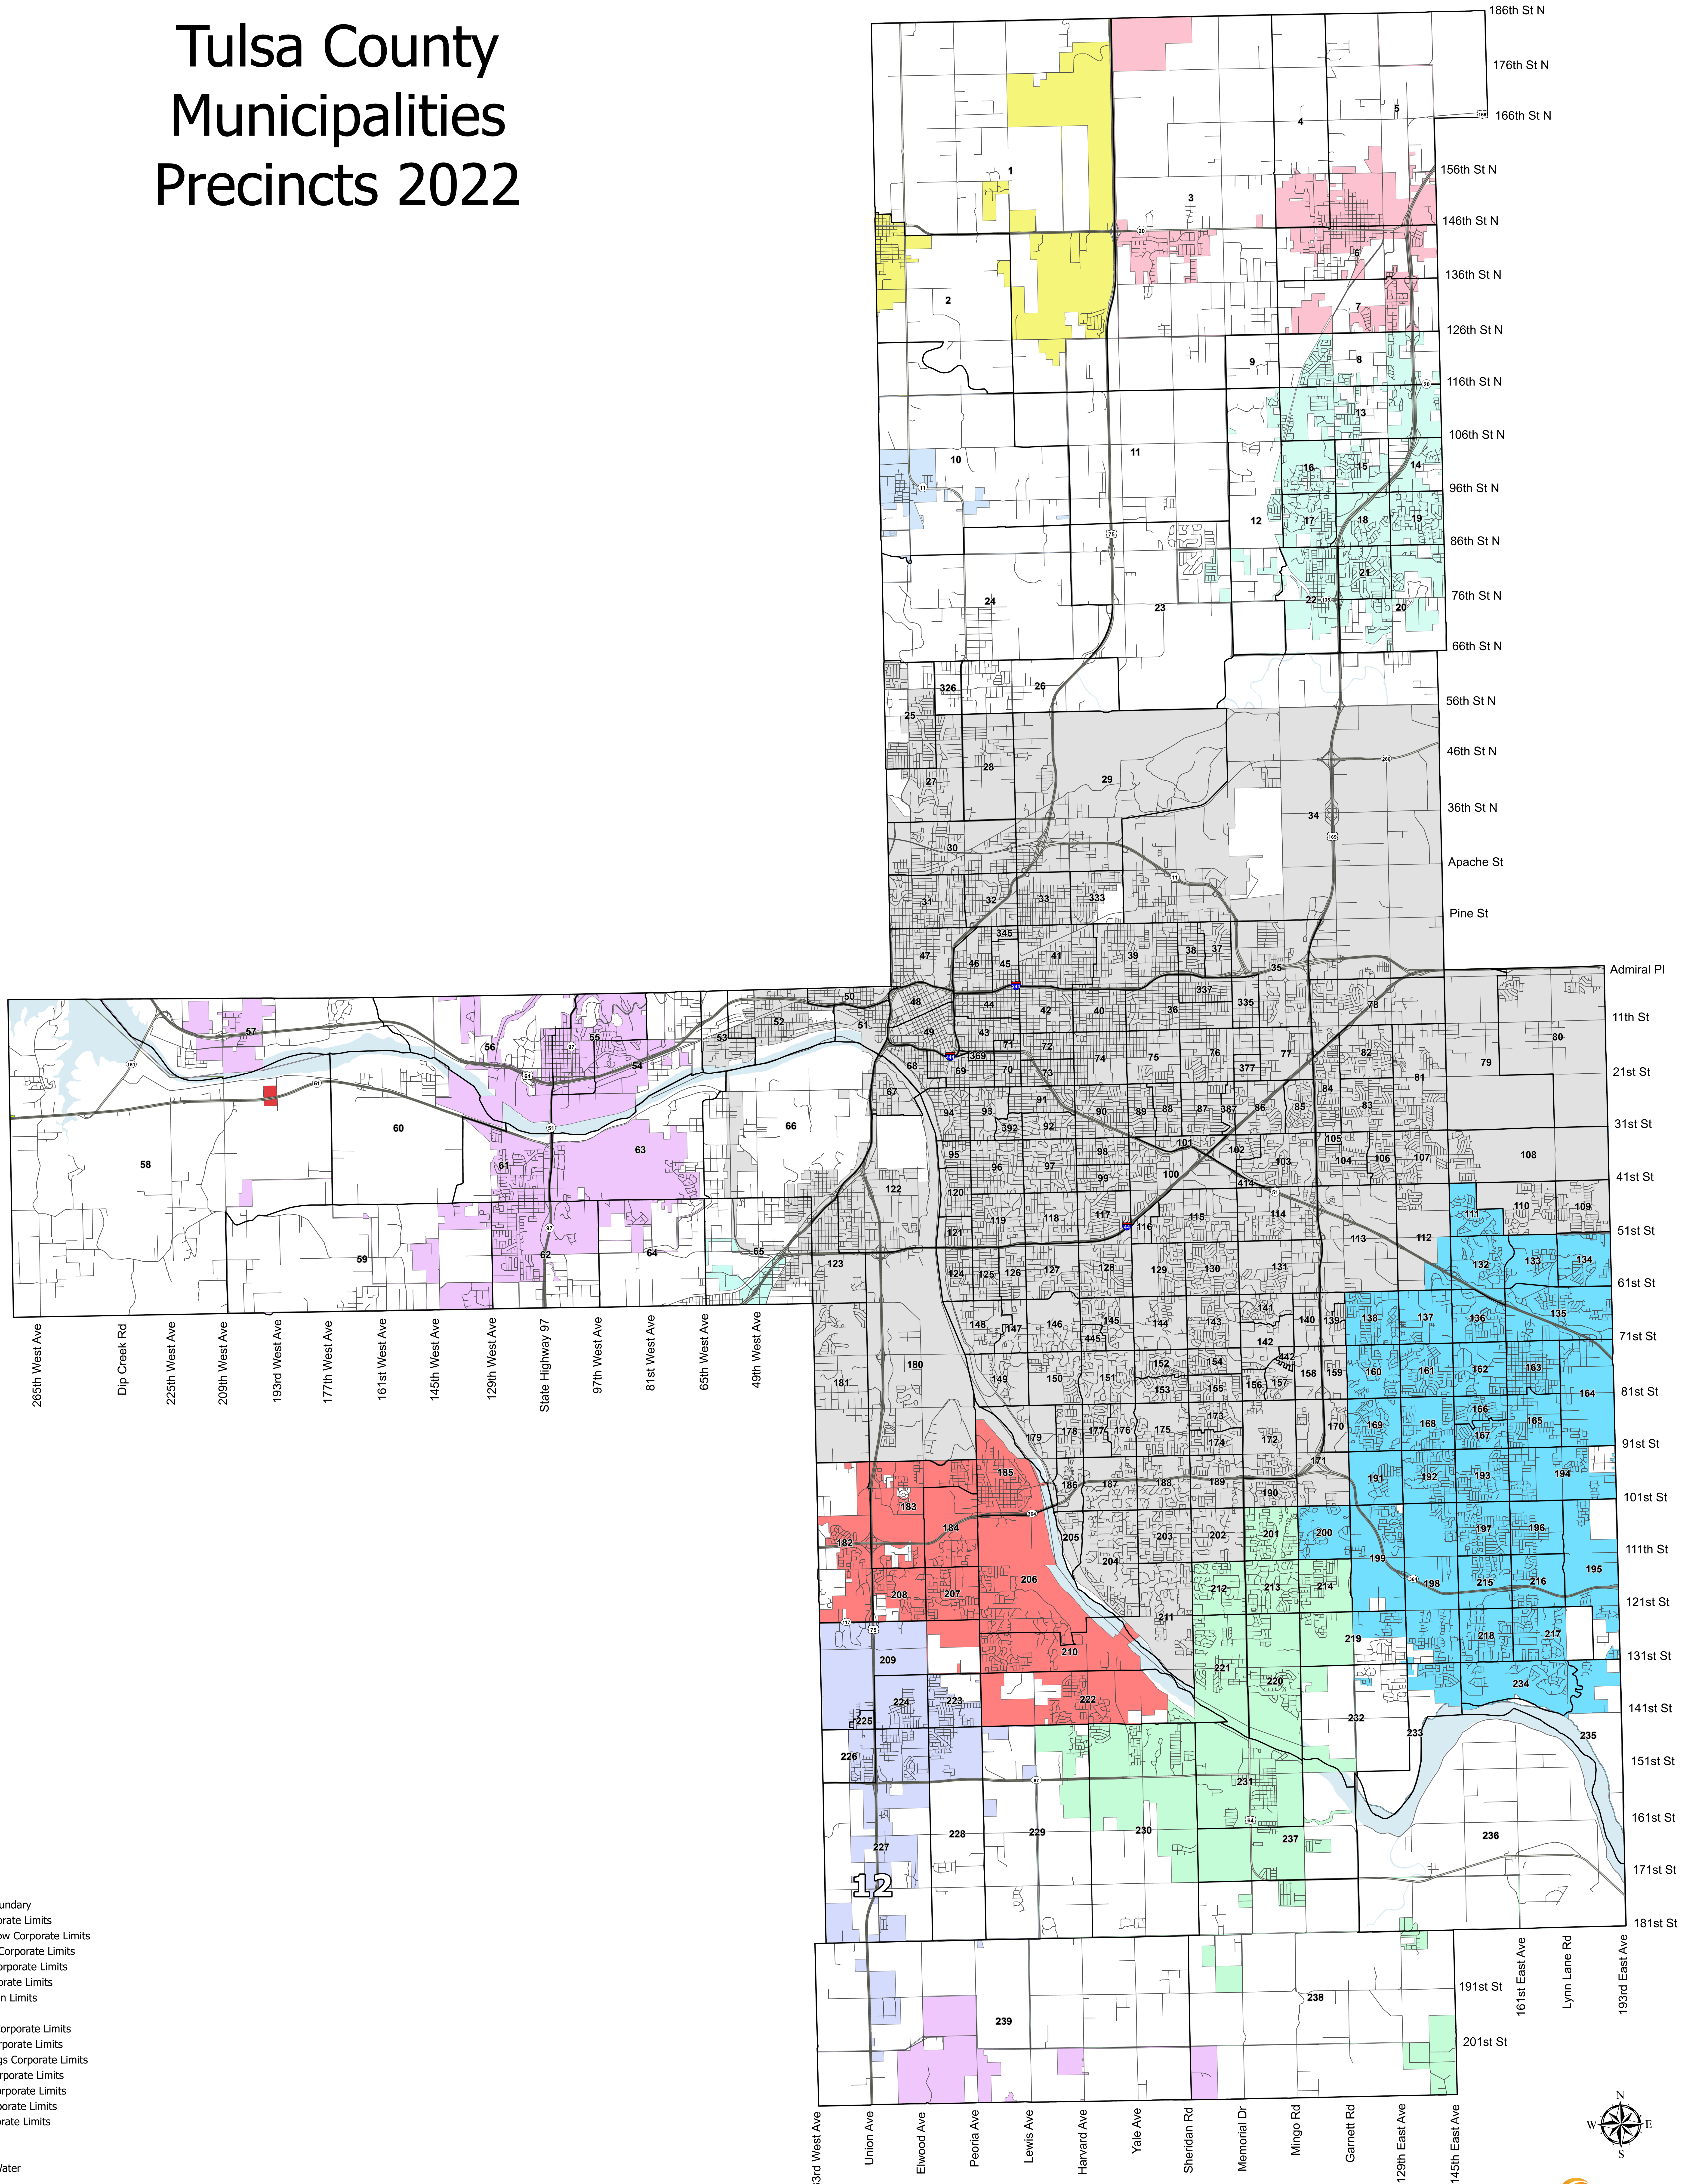

# Tulsa County Municipalities Precincts 2022

- ▬ Precinct Boundary
- Bixby Corporate Limits
- Broken Arrow Corporate Limits
- Collinsville Corporate Limits
- Glenpool Corporate Limits
- Jenks Corporate Limits
- Liberty Town Limits
- Lotsee
- Mannford Corporate Limits
- Owasso Corporate Limits
- Sand Springs Corporate Limits
- Sapulpa Corporate Limits
- Skiatook Corporate Limits
- Sperry Corporate Limits
- Tulsa Corporate Limits
- Highways
- Streets
- Bodies of Water

Current Time 4/12/2022 8:27 AM  
 Source: Tulsa County Election Board - Precincts  
 Judicial Districts SB 820