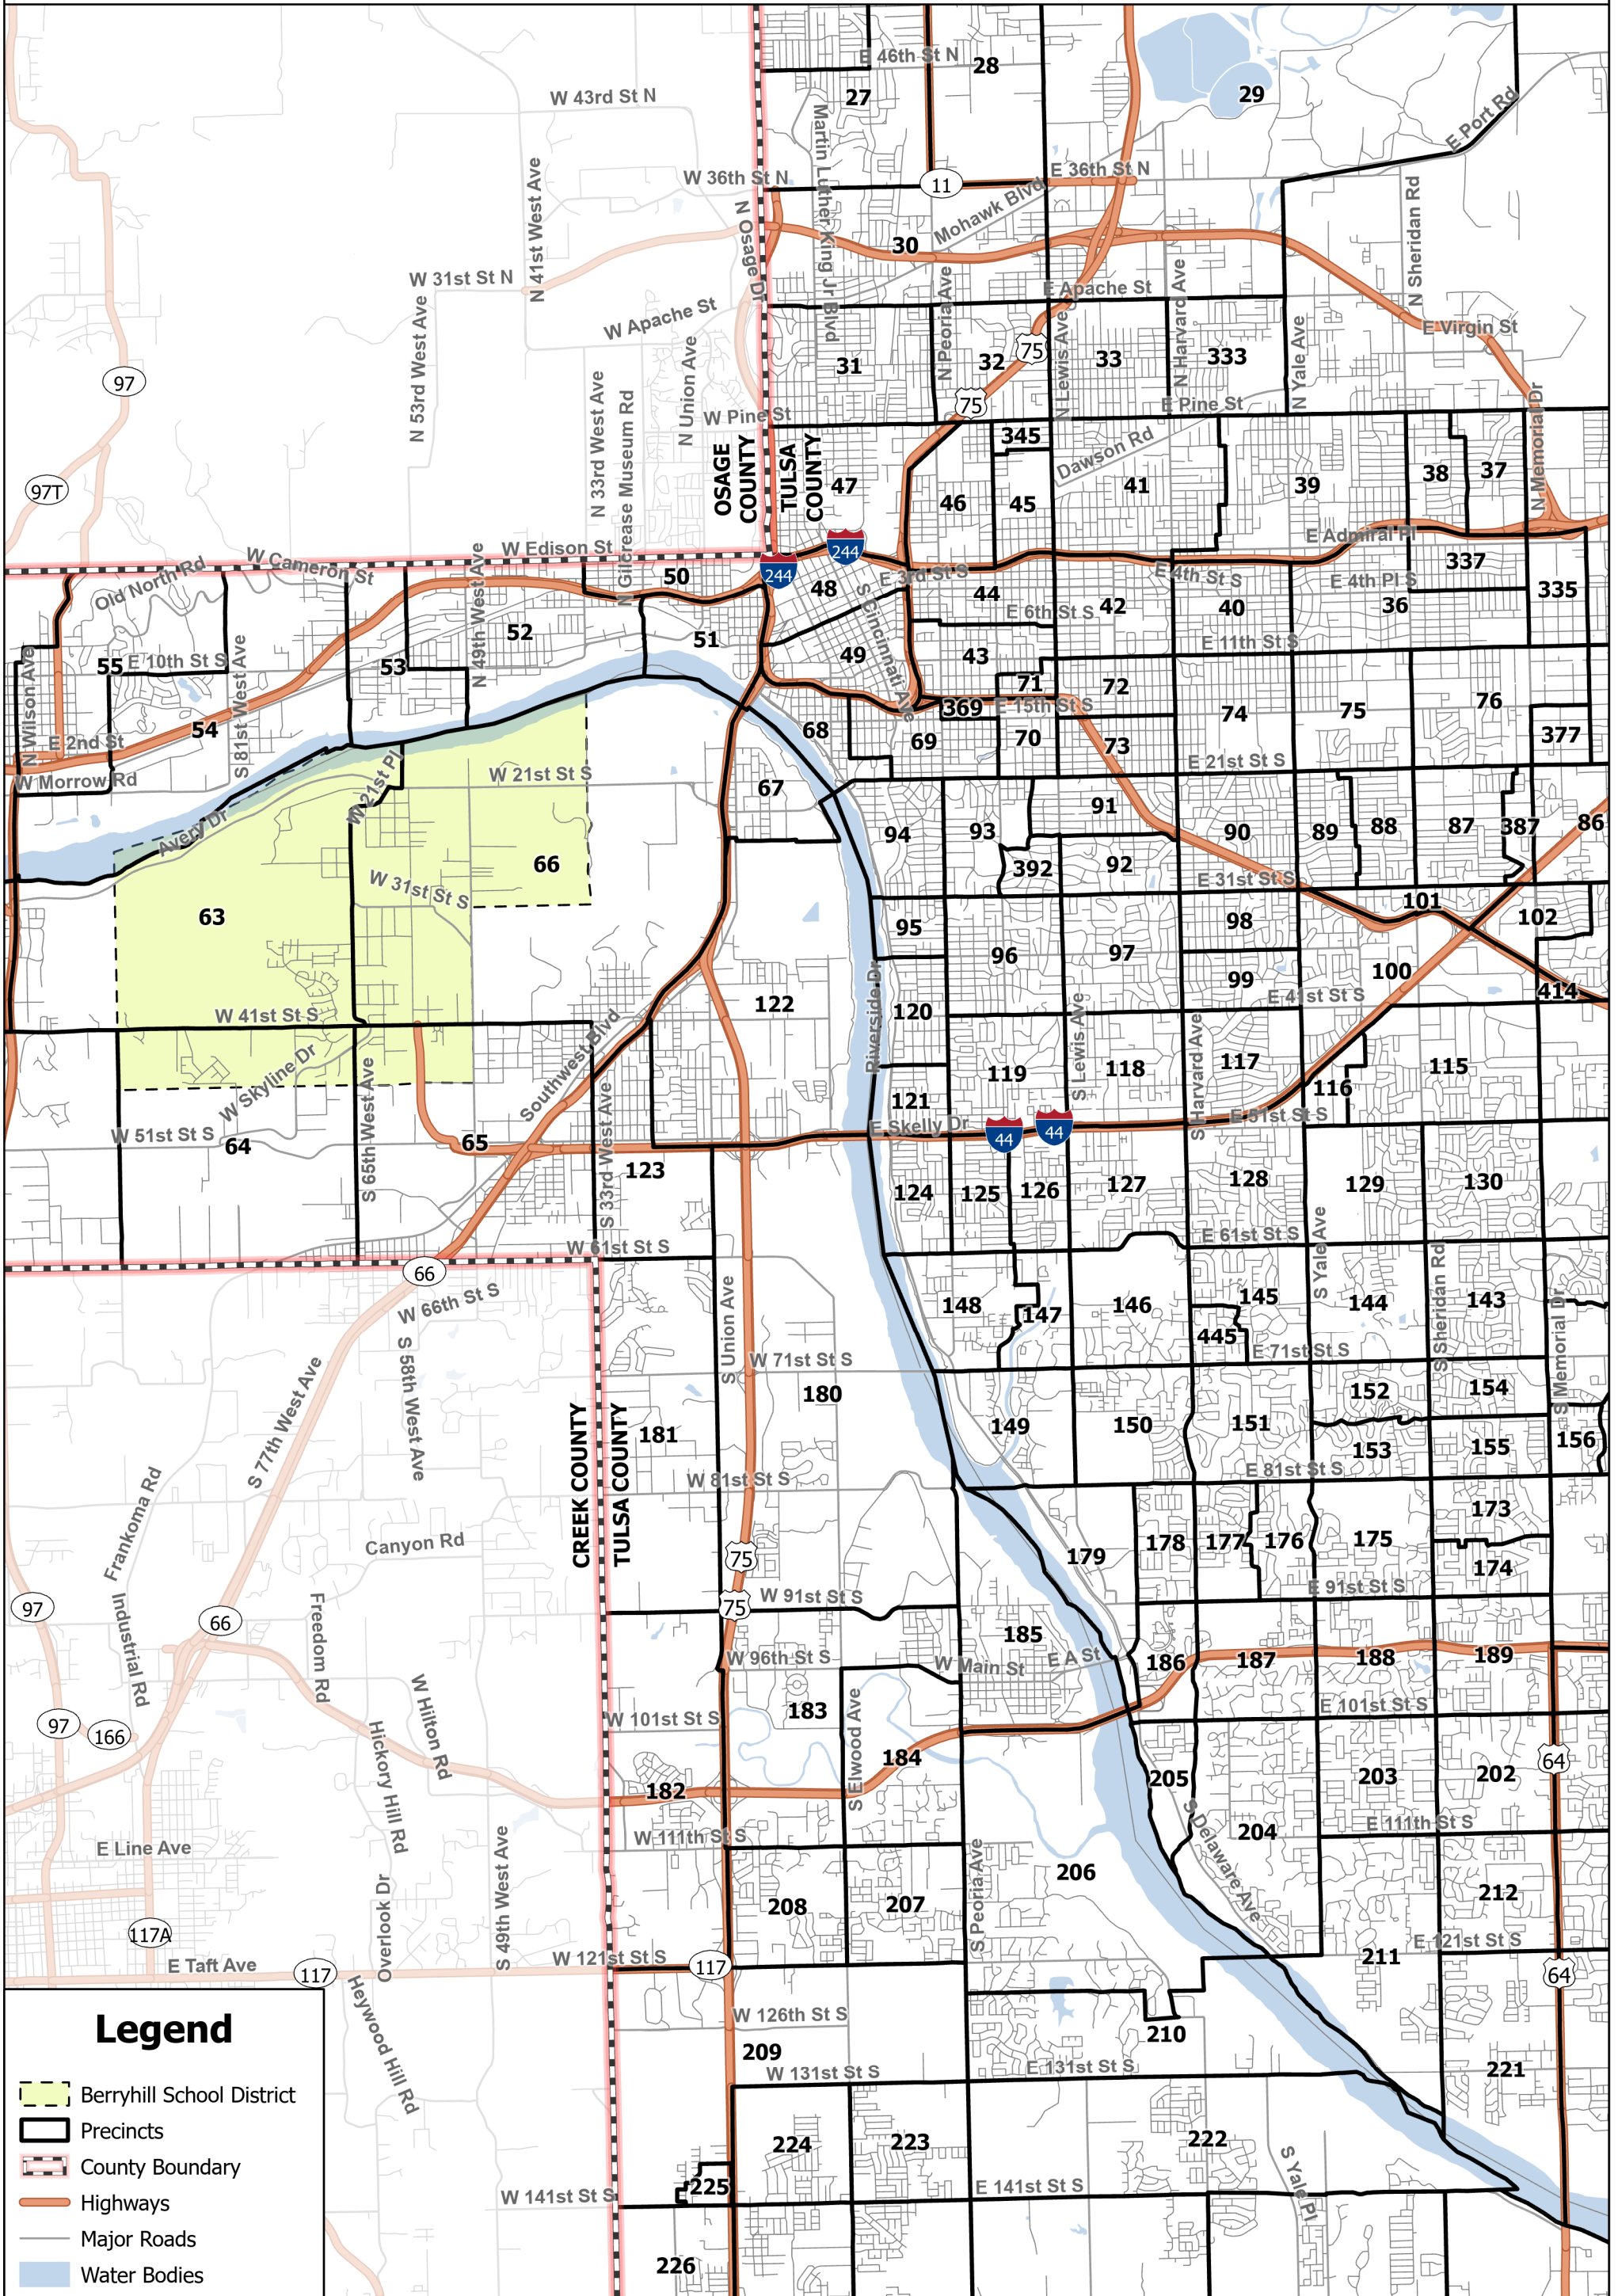

BERRYHILL SCHOOL DISTRICT

Current Time: 5/5/2022 1:25 PM
 Source: Center for Spatial Analysis at OU

0 1 2 4 Miles