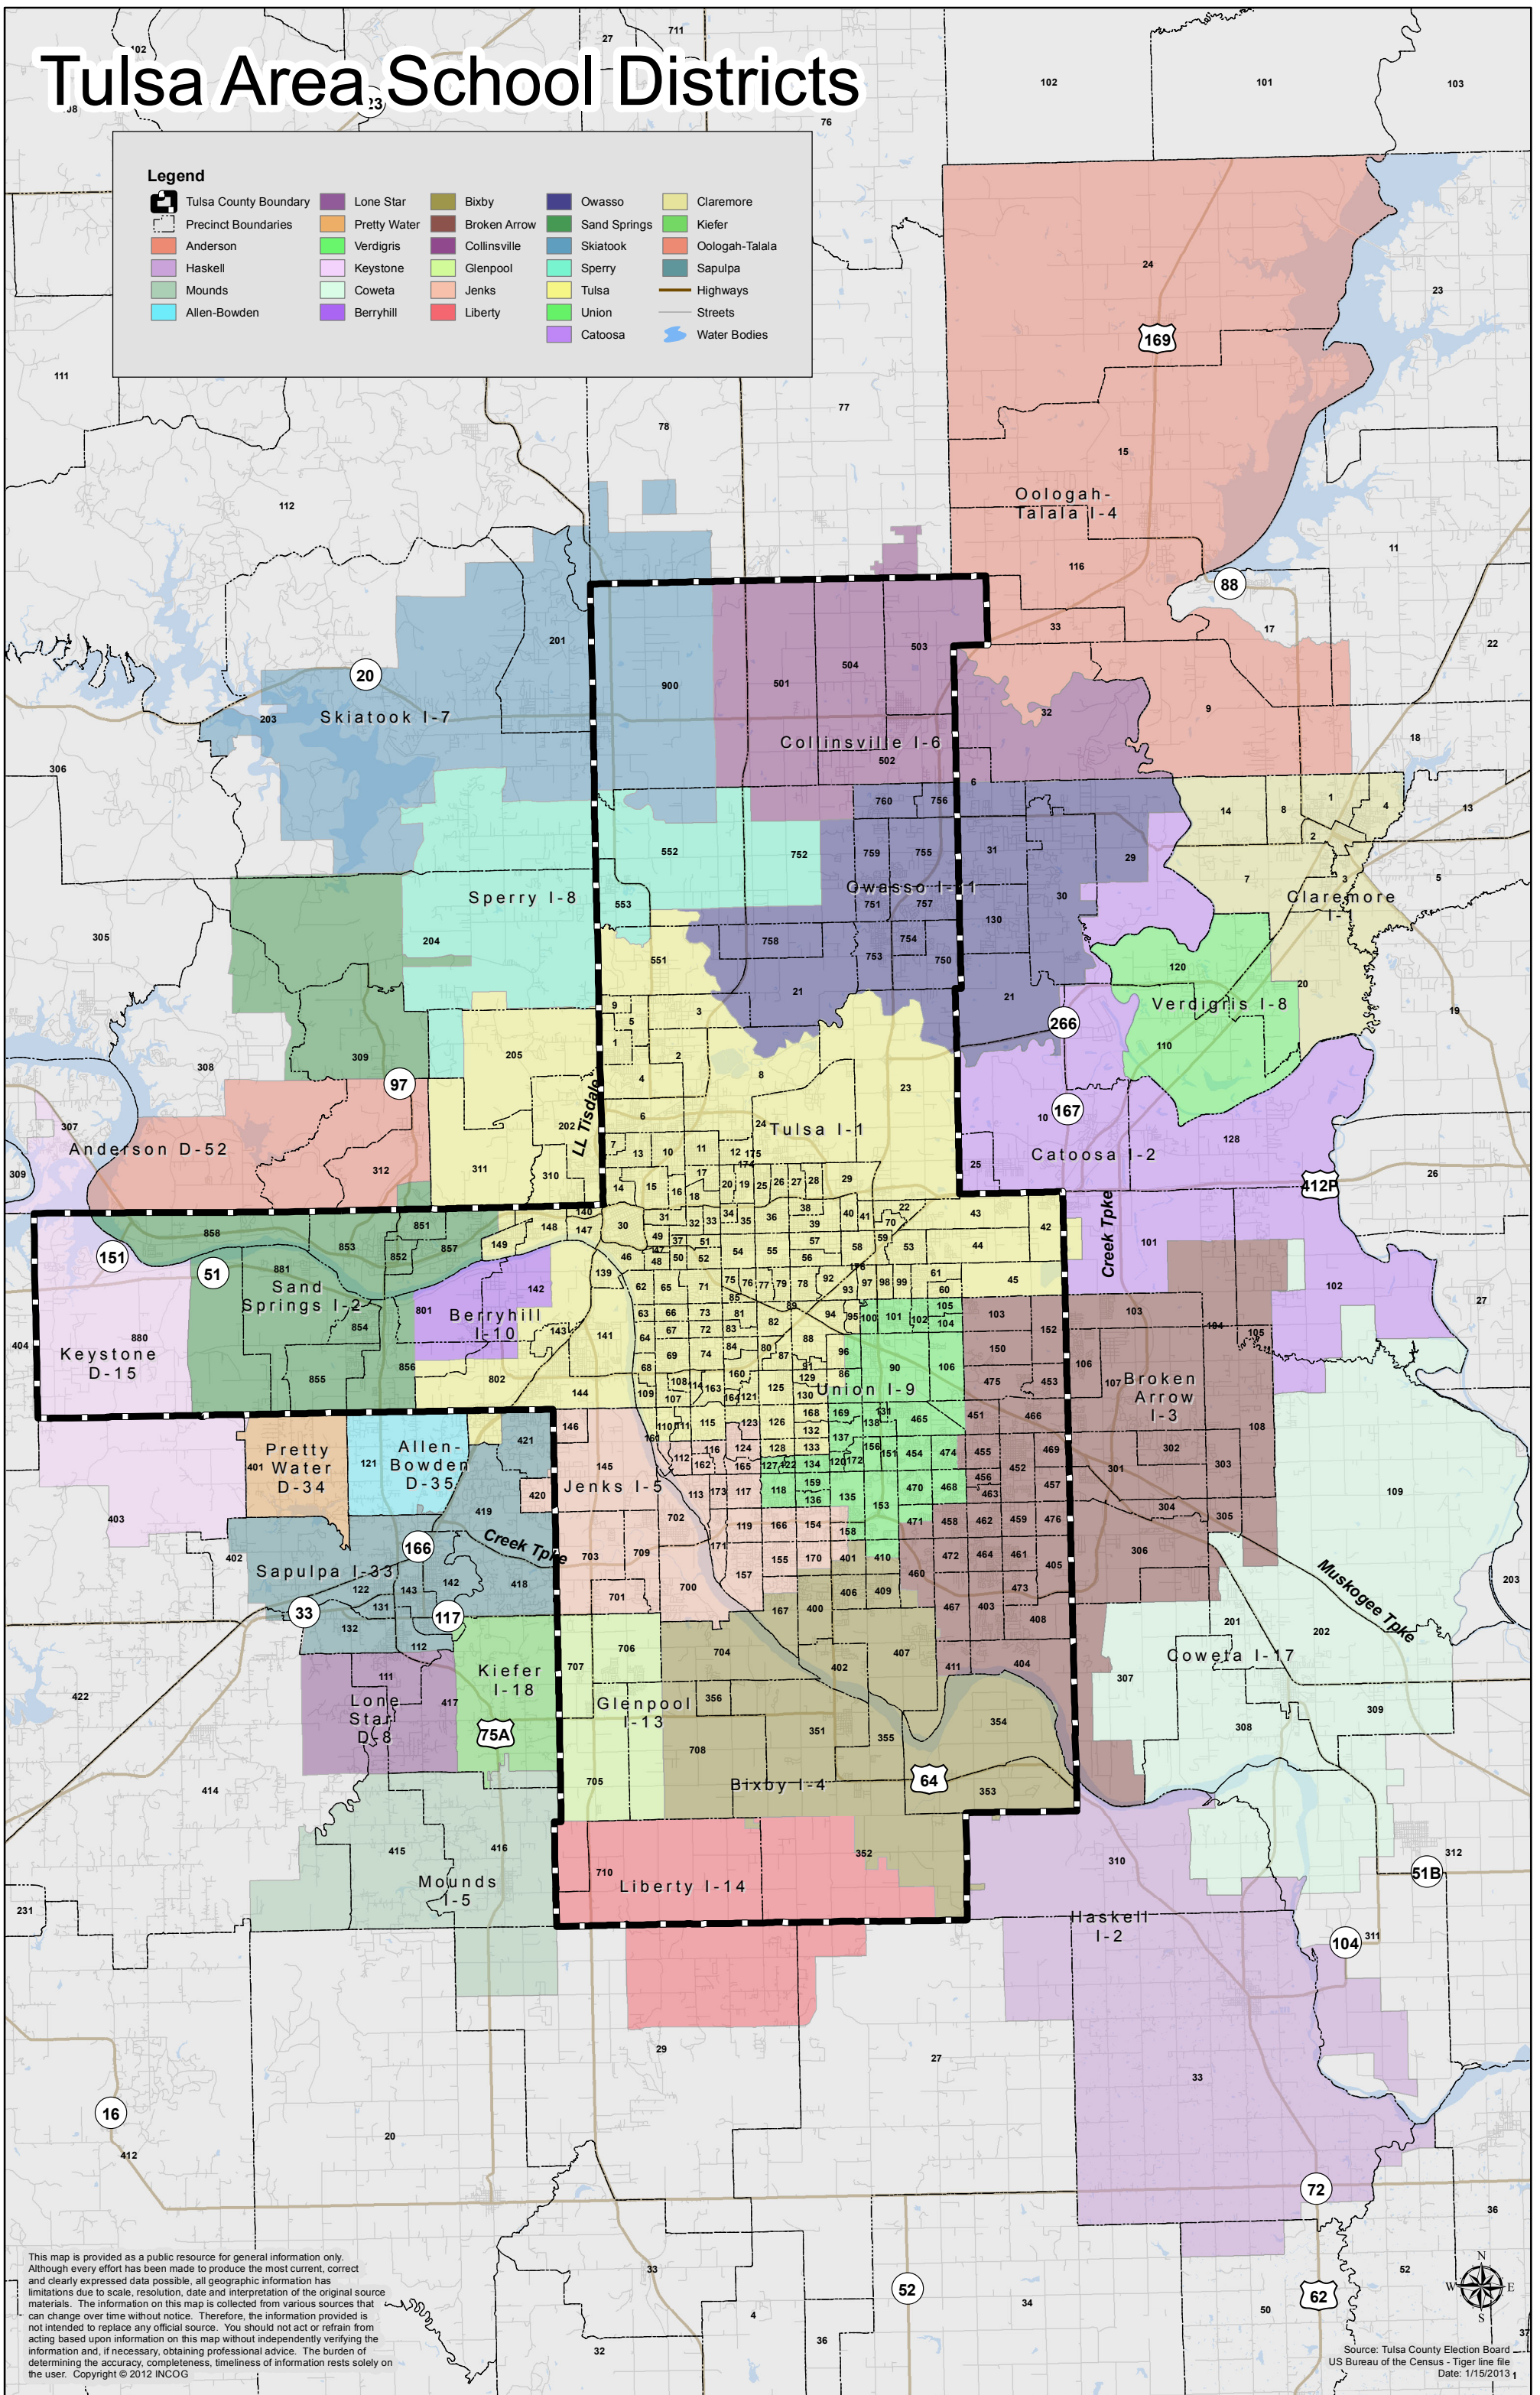

Tulsa Area School Districts

Legend

Source: Tulsa County Election Board
US Bureau of the Census - Tiger line file
Date: 1/15/2013