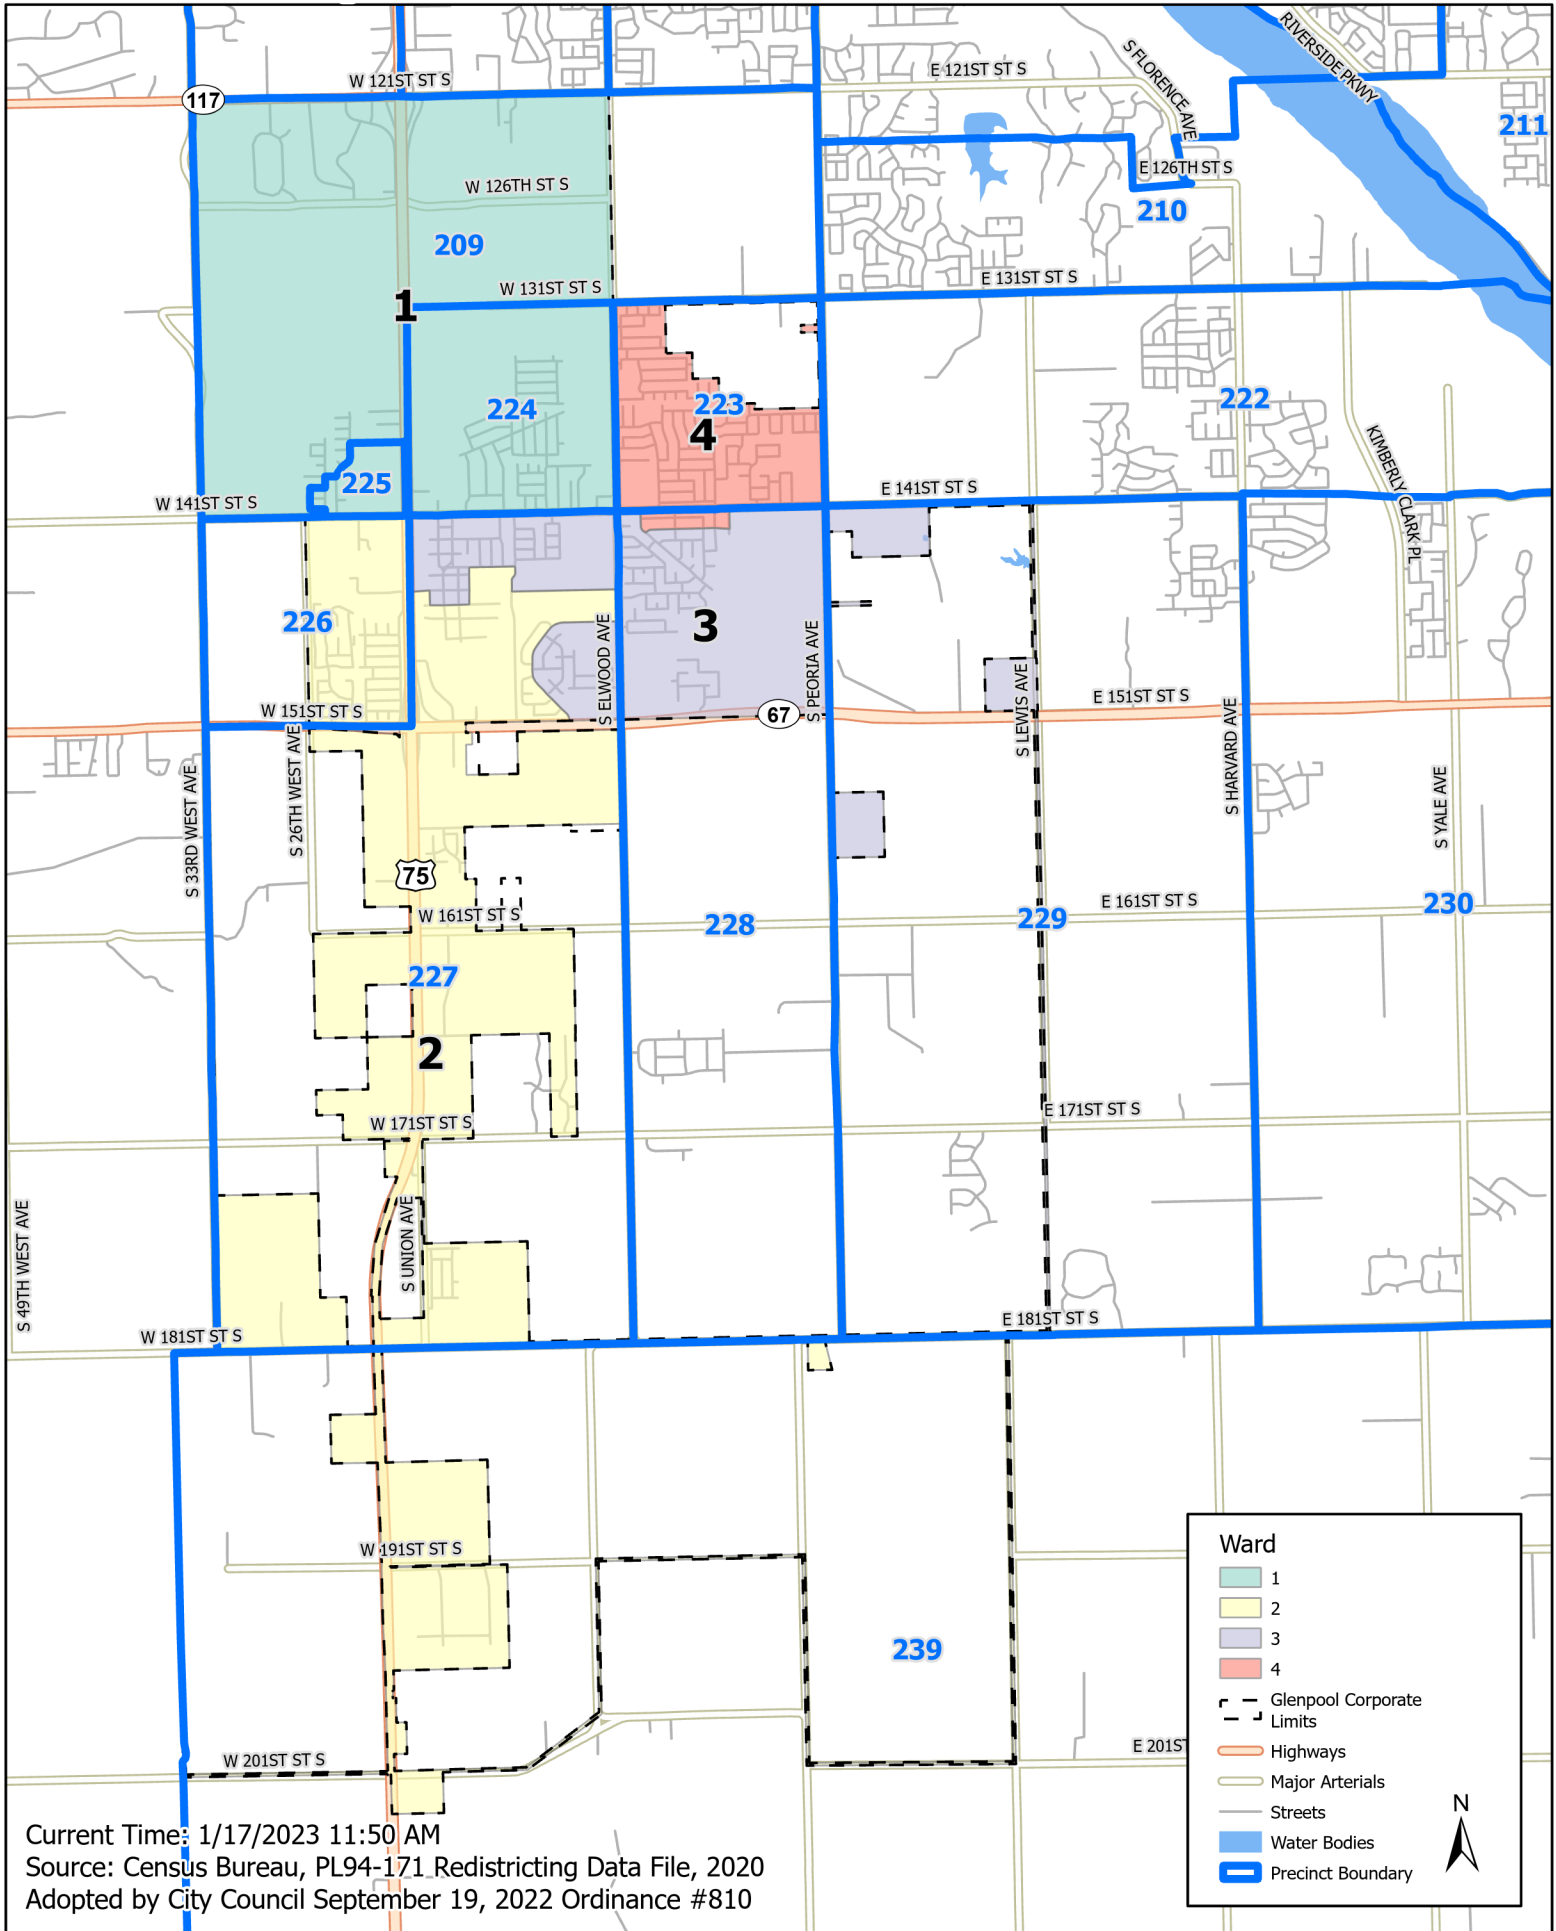

# Glenpool Council District Boundaries

Current Time: 1/17/2023 11:50 AM  
 Source: Census Bureau, PL94-171 Redistricting Data File, 2020  
 Adopted by City Council September 19, 2022 Ordinance #810

**Ward**

- 1
- 2
- 3
- 4

Glenpool Corporate Limits  
 Highways  
 Major Arterials  
 Streets  
 Water Bodies  
 Precinct Boundary