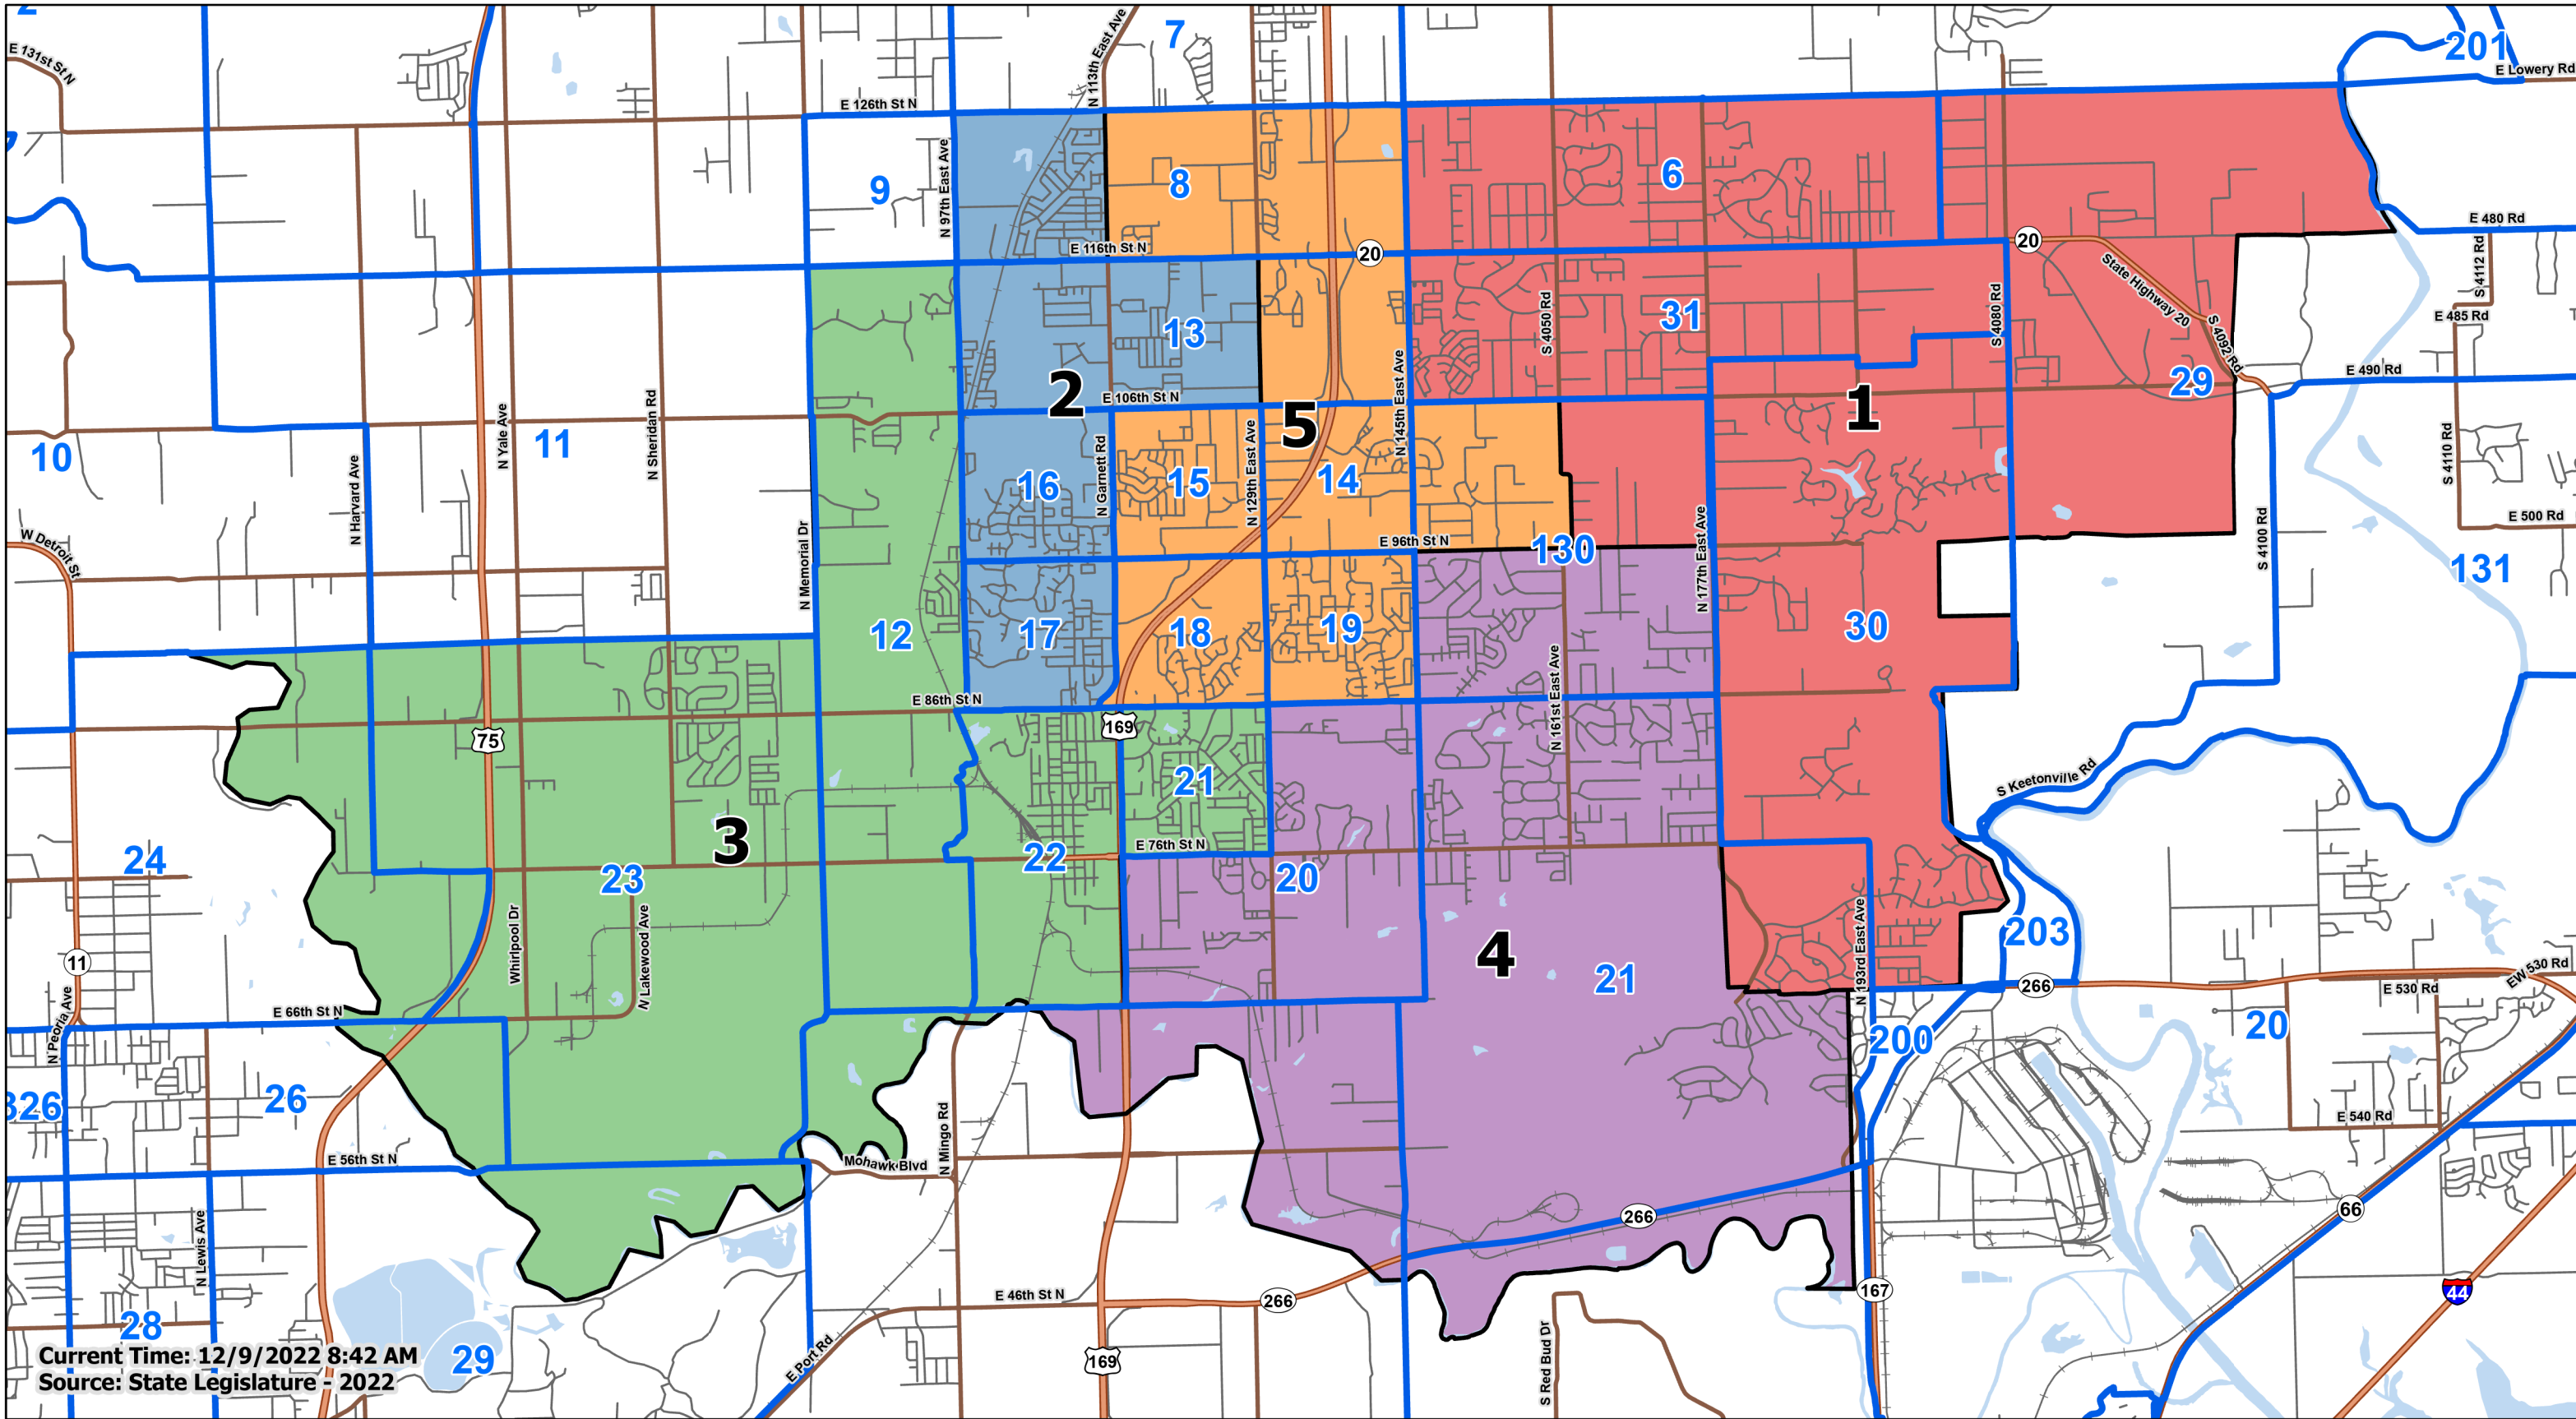

Owasso School Board Member Districts - 2022

Current Time: 12/9/2022 8:42 AM
 Source: State Legislature - 2022

Board Districts			
■ 1	■ 5	Precinct Boundaries	Major Arterials
■ 2	Precinct Boundaries	Streets	Railroads
■ 3	Highways	Water Bodies	

N

0 0.75 1.5 Miles