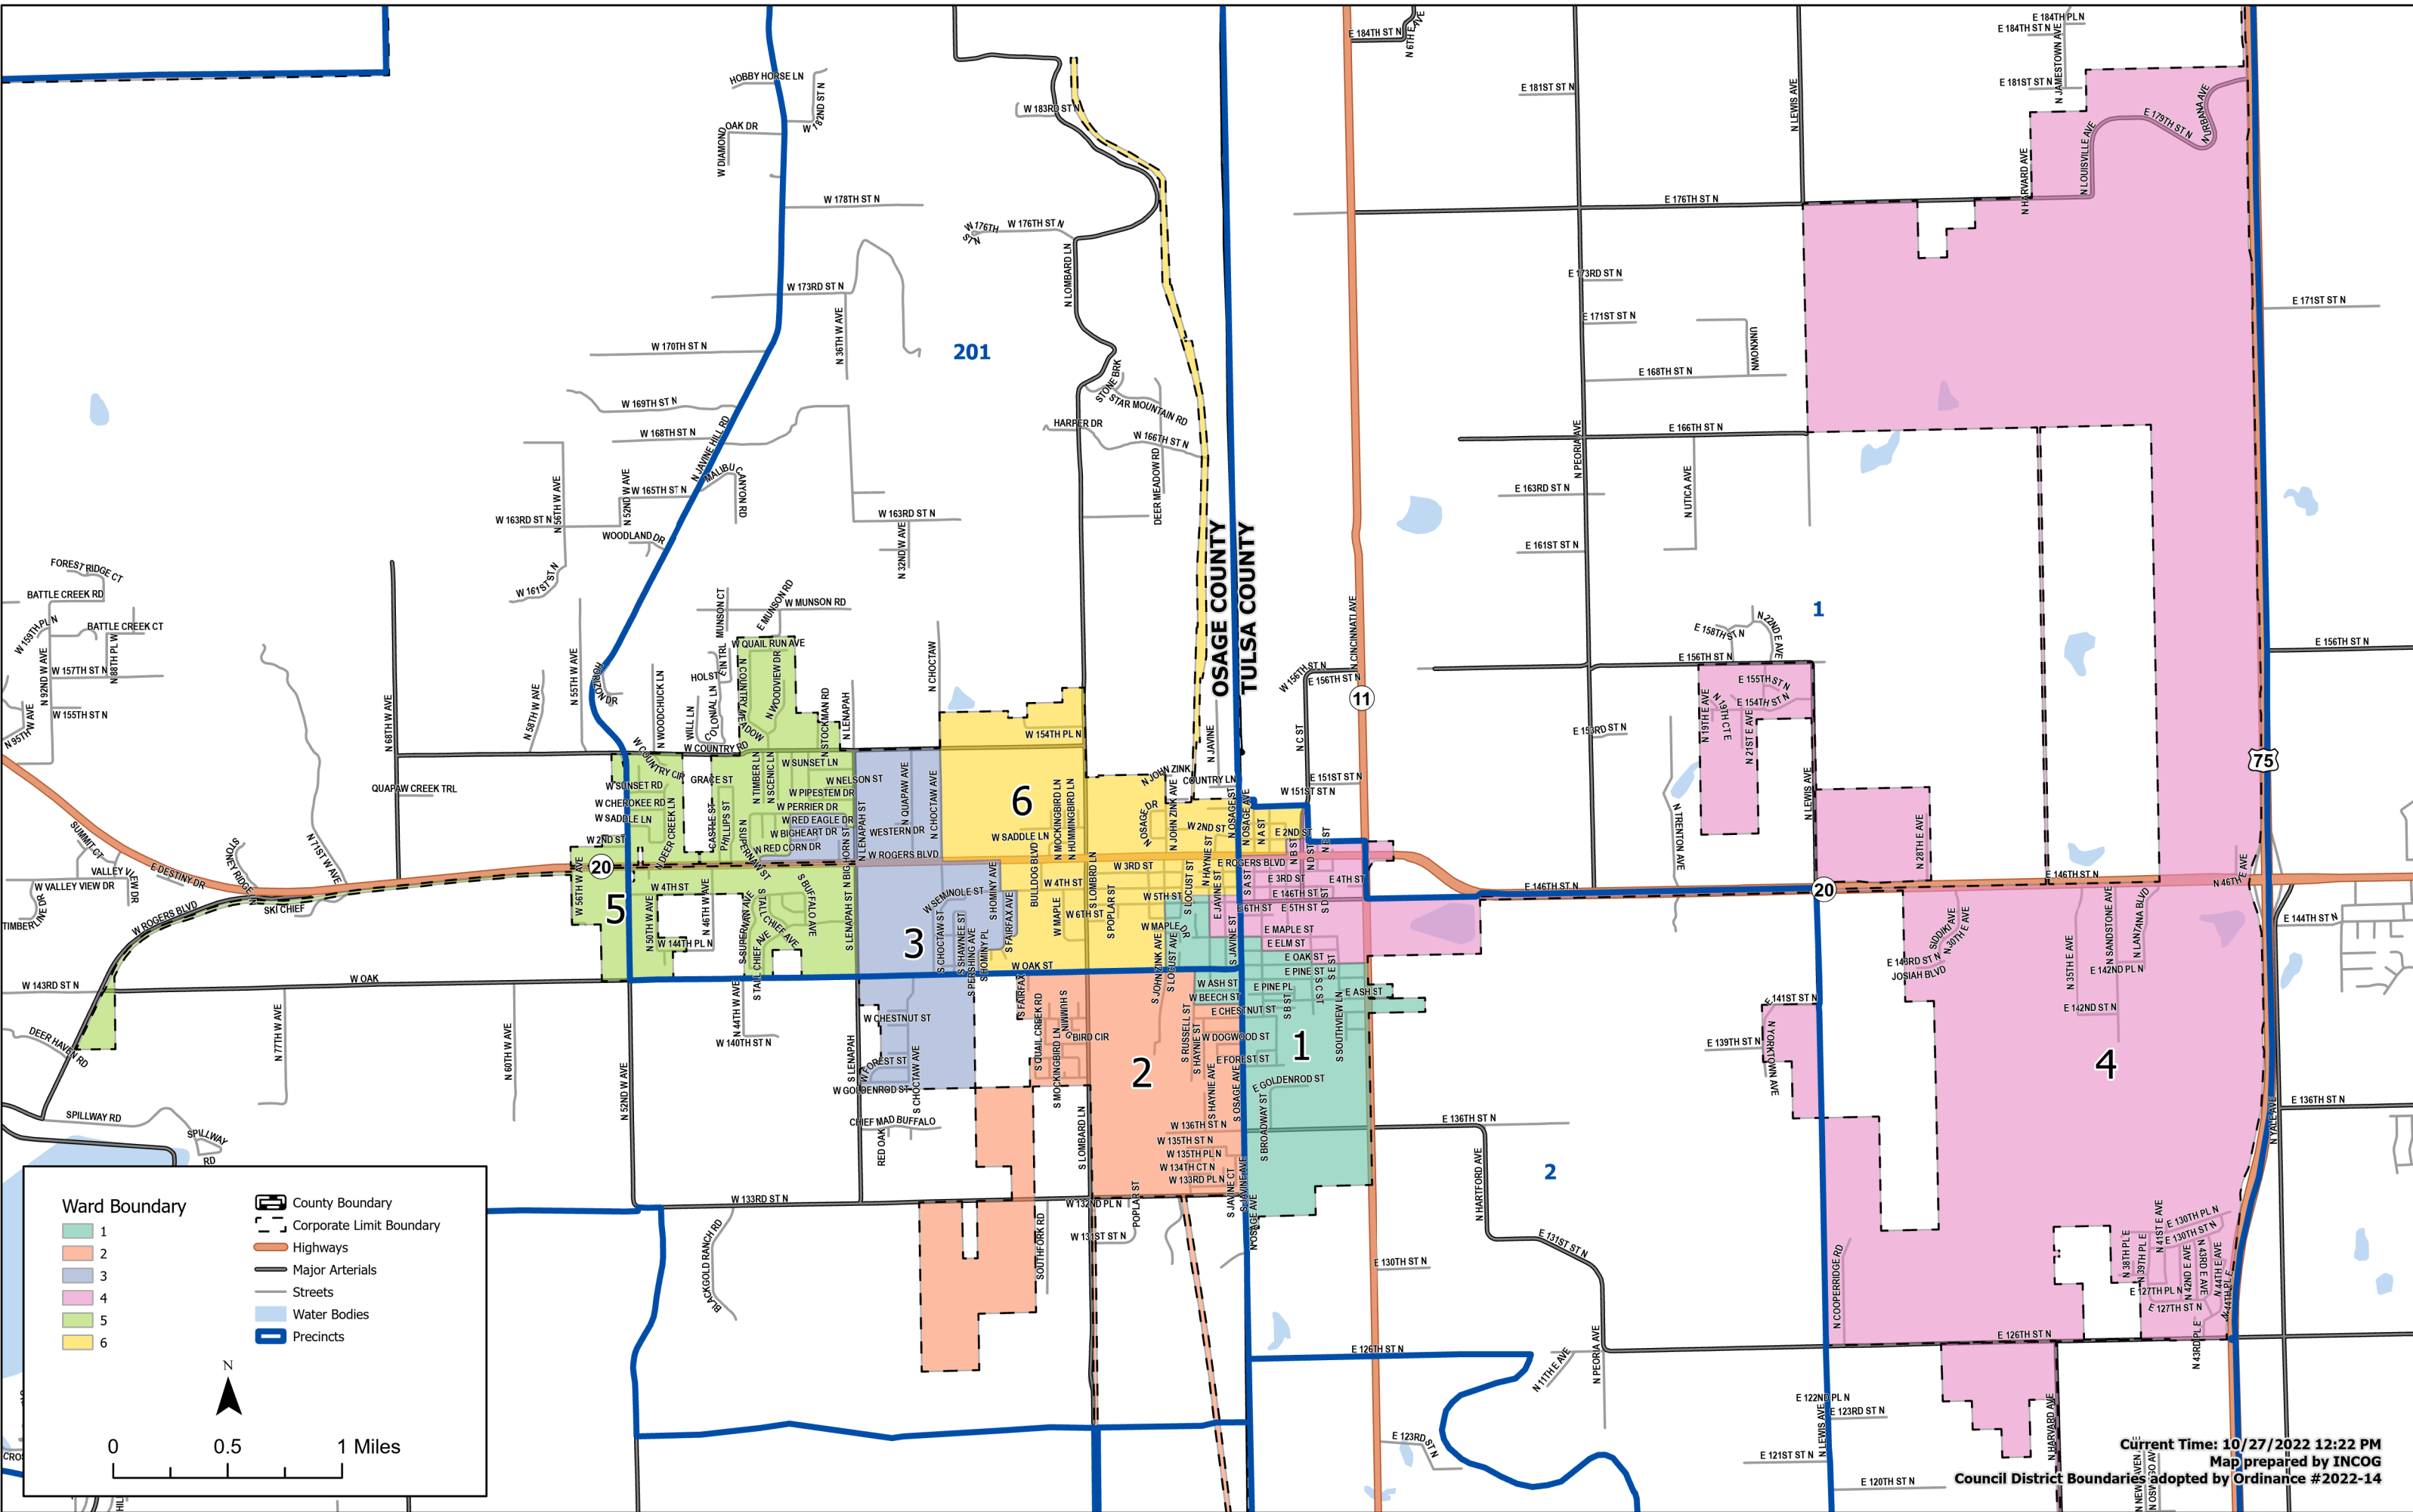

City of Skiatook Council District Boundaries Adopted by Ordinance #2022-14

Ward Boundary

- 1
- 2
- 3
- 4
- 5
- 6

County Boundary

- County Boundary
- Corporate Limit Boundary
- Highways
- Major Arterials
- Streets
- Water Bodies
- Precincts

0 0.5 1 Miles

N

Current Time: 10/27/2022 12:22 PM
 Map prepared by INCOG
 Council District Boundaries adopted by Ordinance #2022-14