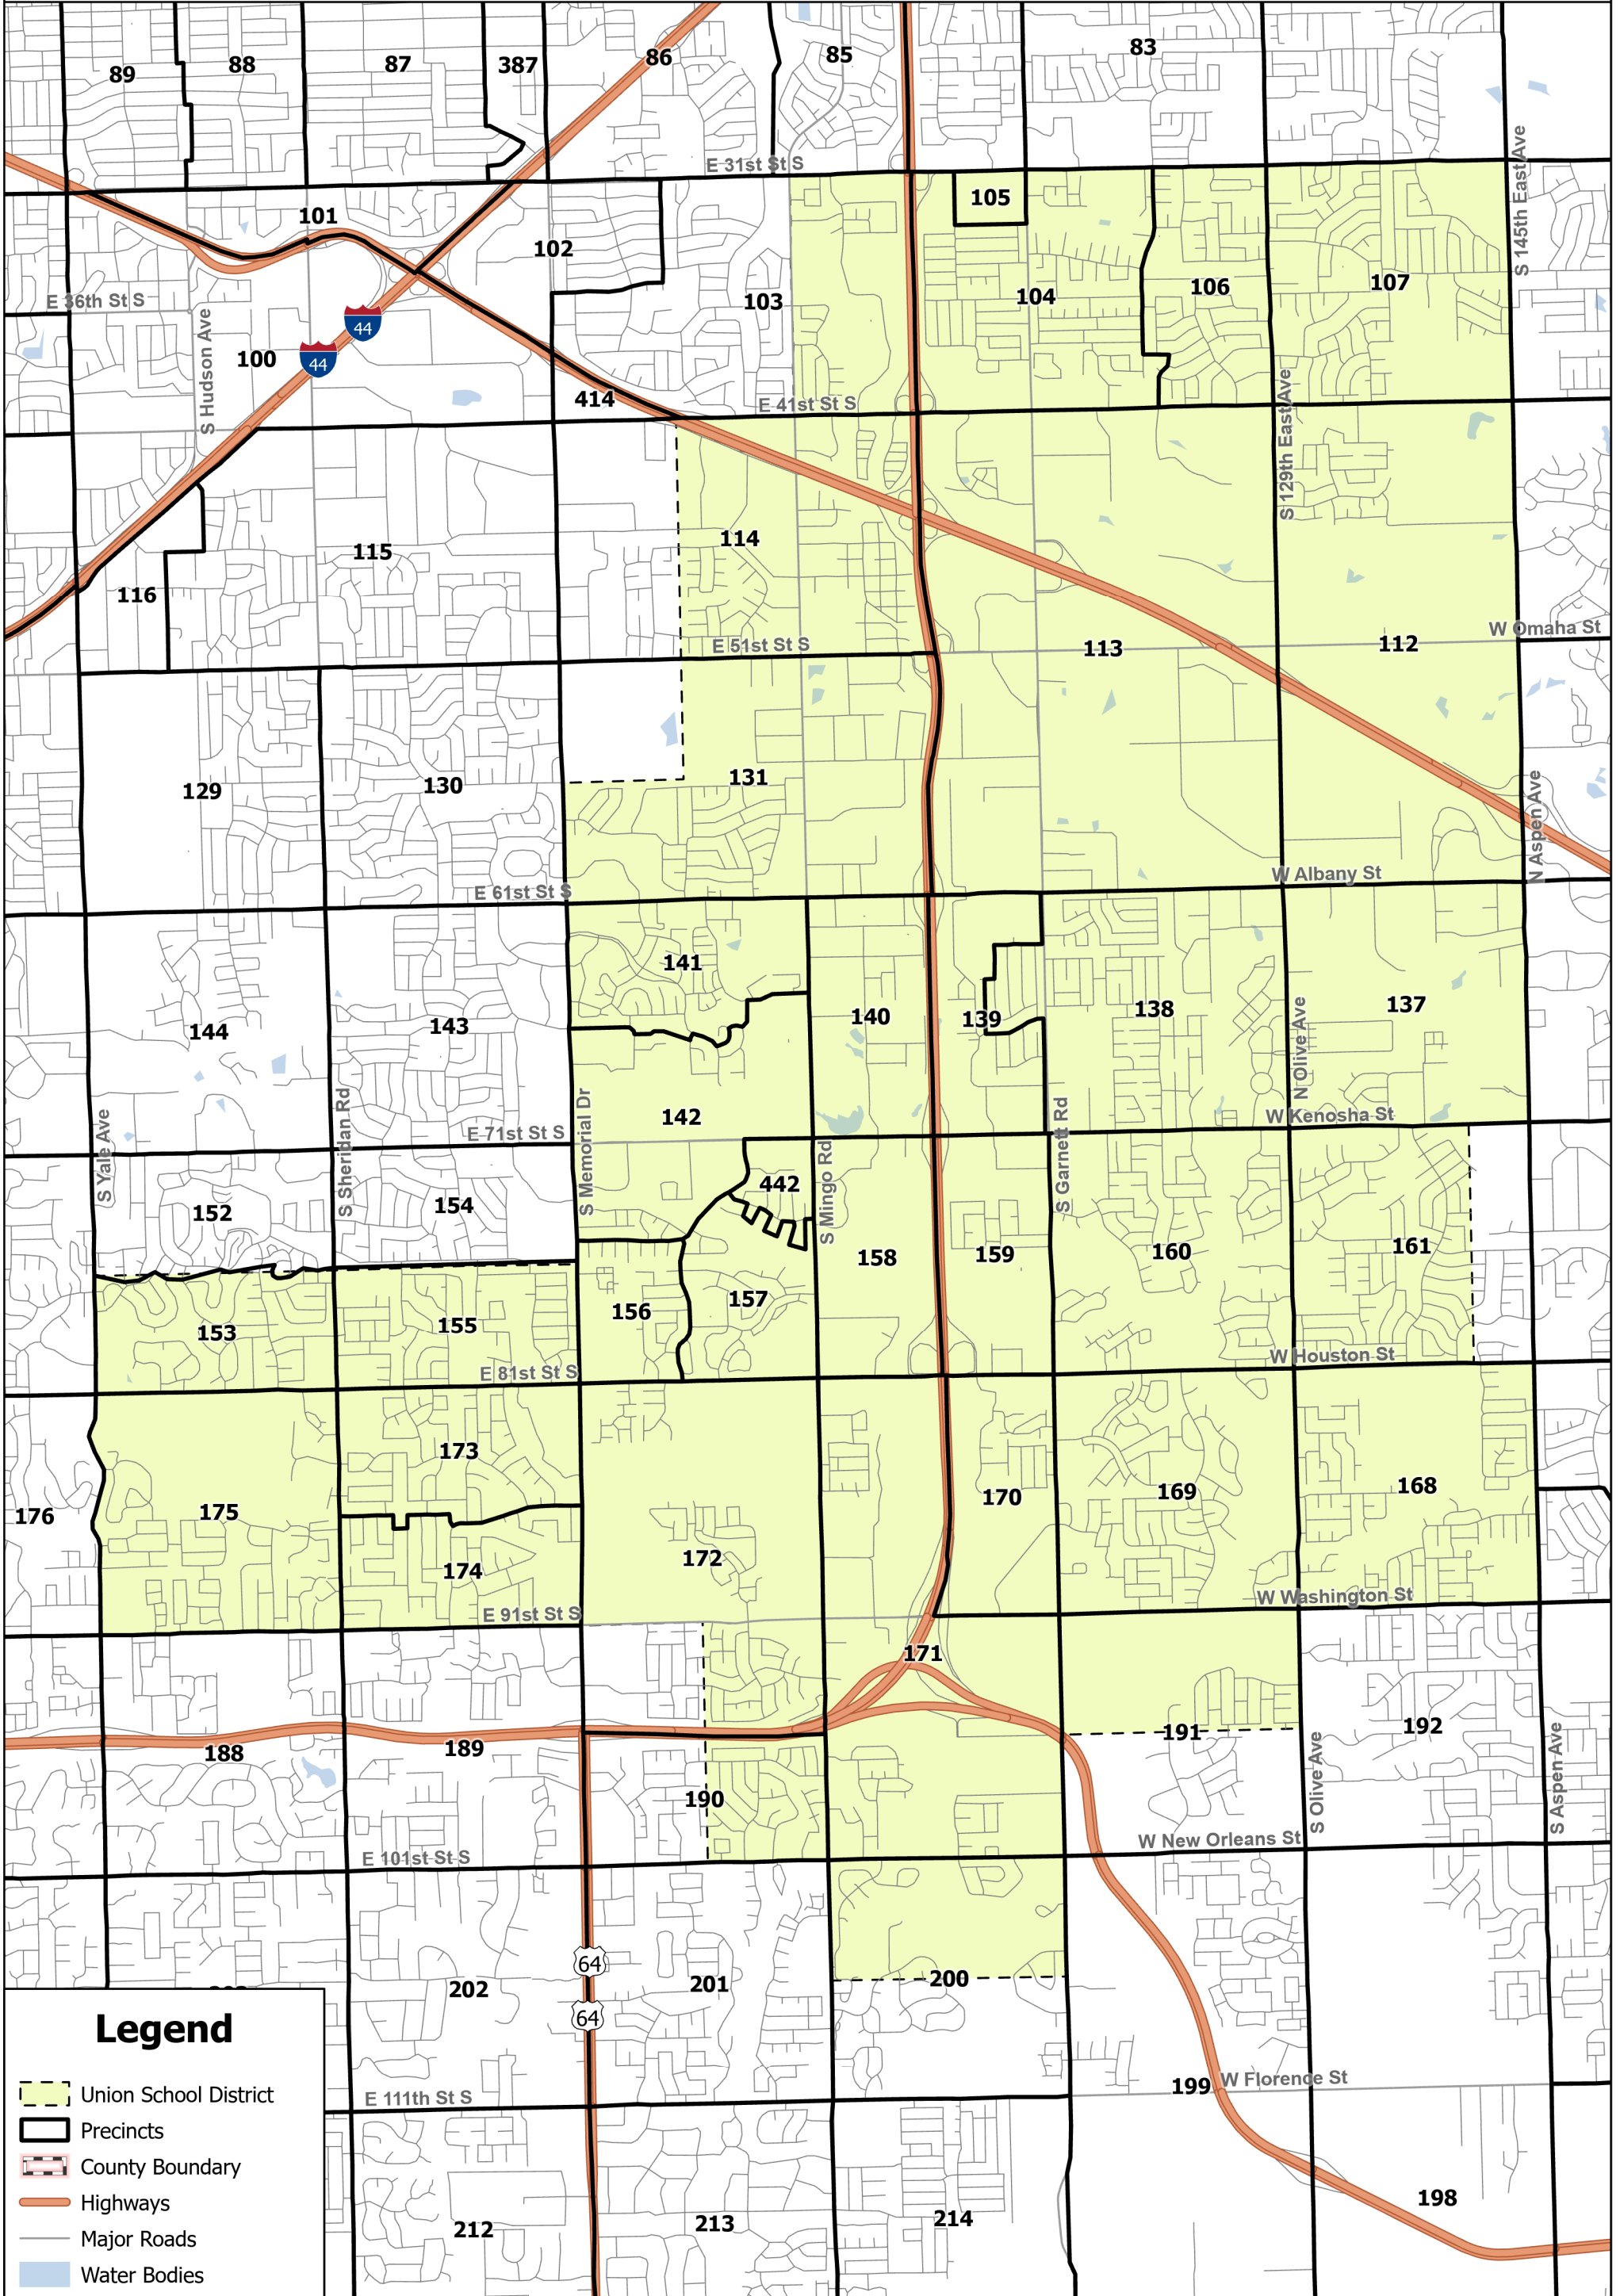

UNION SCHOOL DISTRICT

Legend

- Union School District
- Precincts
- County Boundary
- Highways
- Major Roads
- Water Bodies

Current Time: 5/5/2022 1:19 PM
Source: Center for Spatial Analysis at OU

0 0.5 1 2 Miles