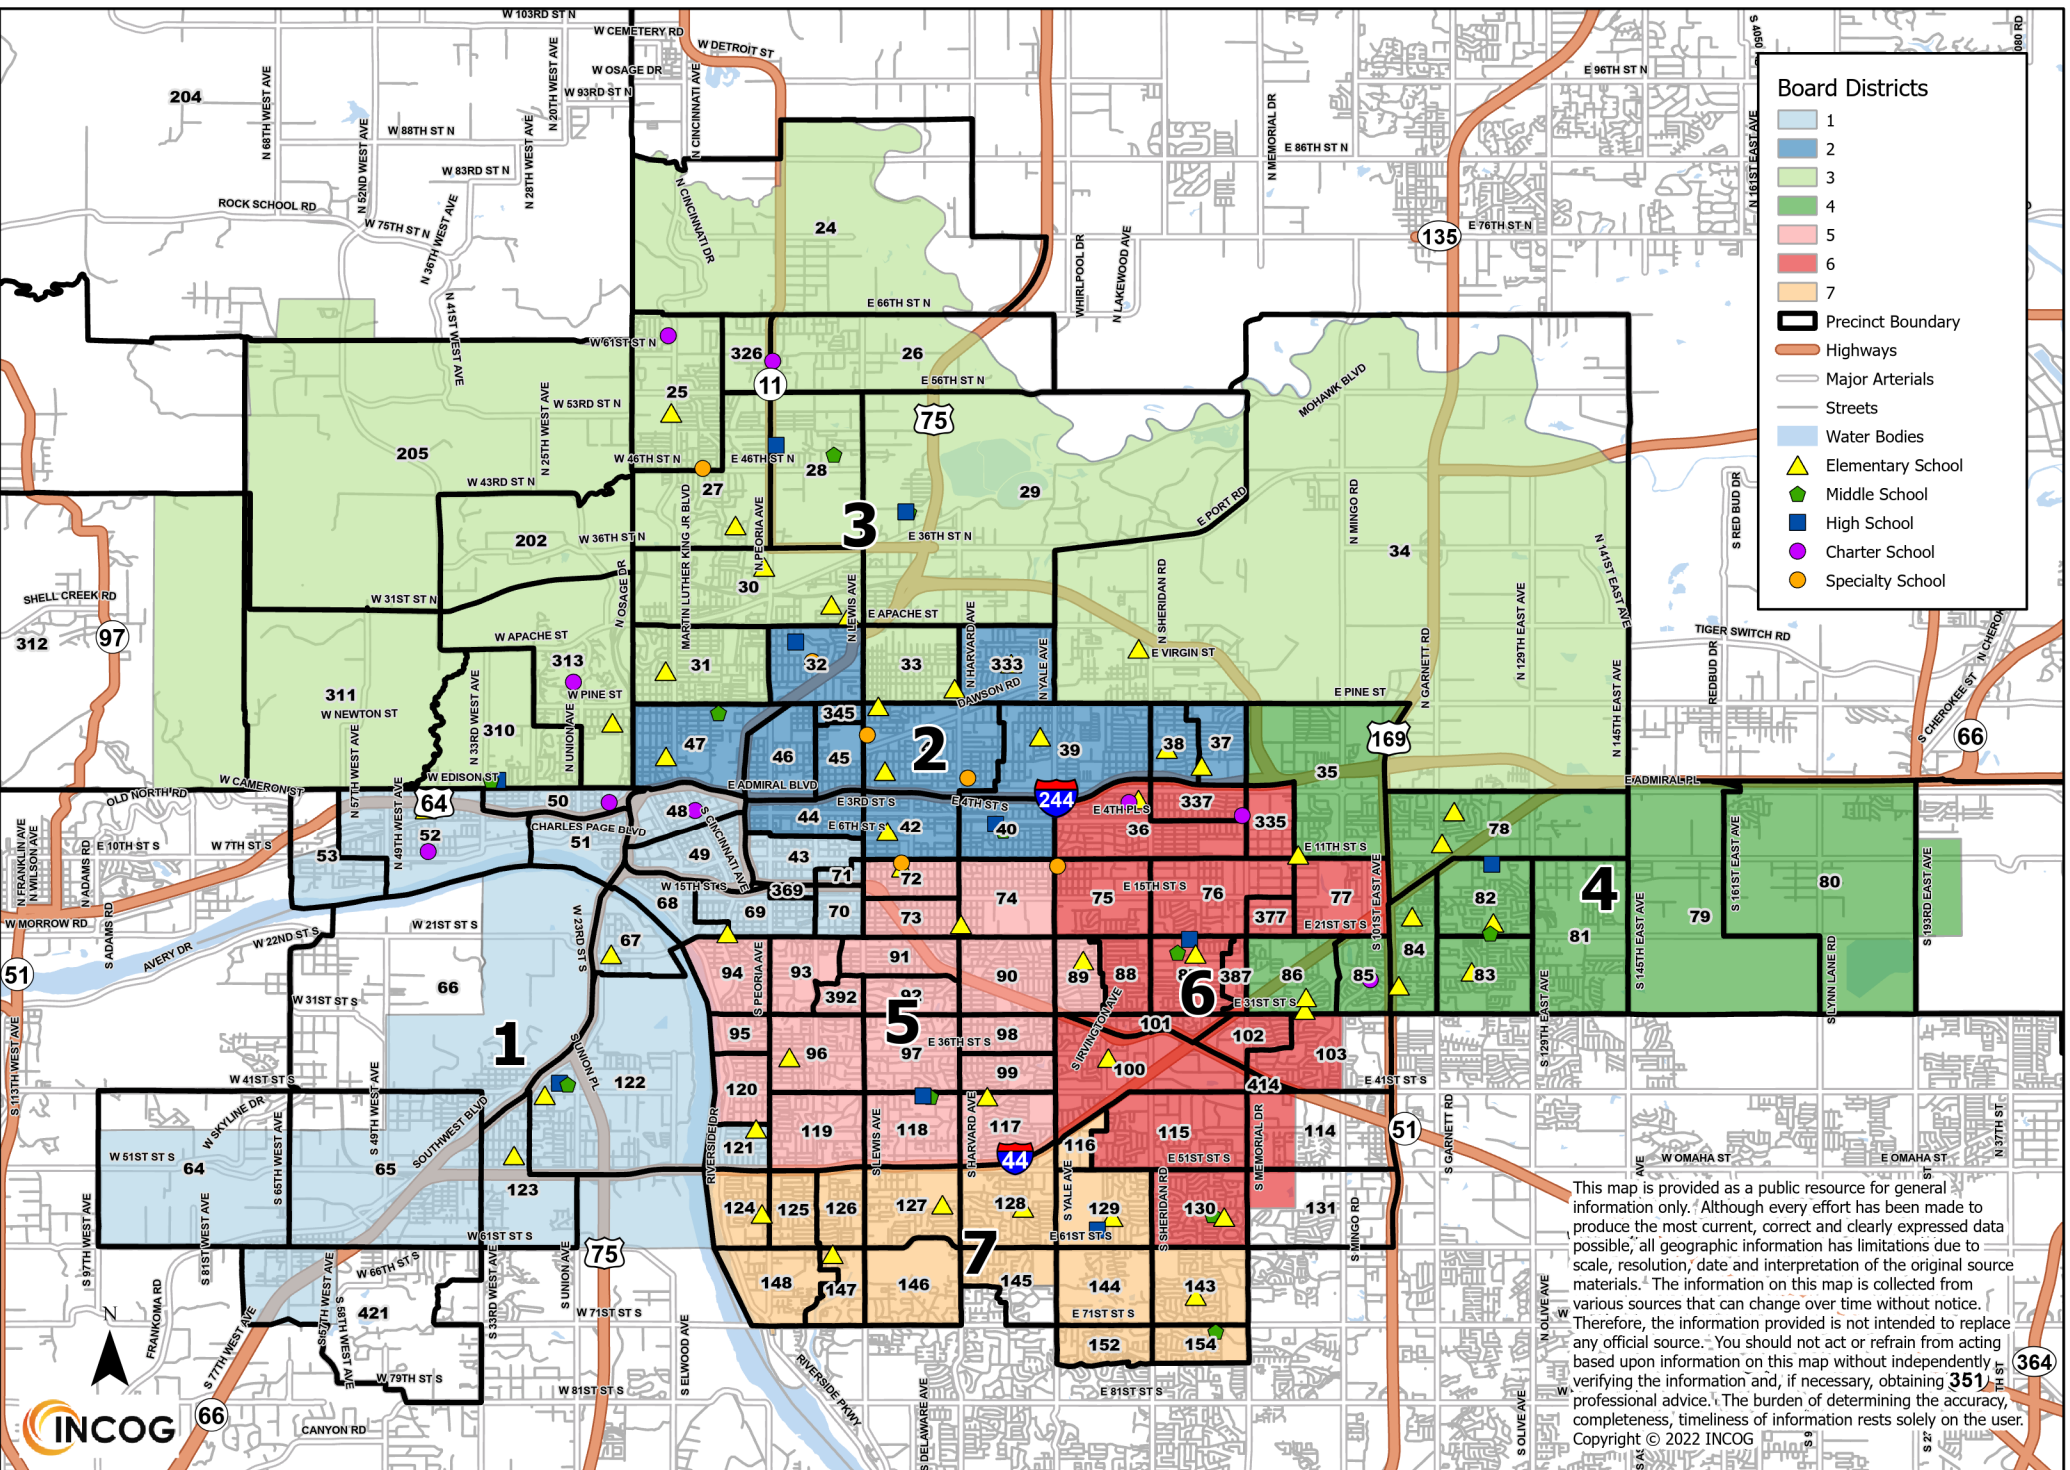

Tulsa Public School Board Member Districts

Board Districts

- 1
- 2
- 3
- 4
- 5
- 6
- 7

Legend:

- Precinct Boundary
- Highways
- Major Arterials
- Streets
- Water Bodies
- Elementary School
- Middle School
- High School
- Charter School
- Specialty School

This map is provided as a public resource for general information only. Although every effort has been made to produce the most current, correct and clearly expressed data possible, all geographic information has limitations due to scale, resolution, date and interpretation of the original source materials. The information on this map is collected from various sources that can change over time without notice. Therefore, the information provided is not intended to replace any official source. You should not act or refrain from acting based upon information on this map without independently verifying the information and, if necessary, obtaining 351 professional advice. The burden of determining the accuracy, completeness, timeliness of information rests solely on the user. Copyright © 2022 INCOG