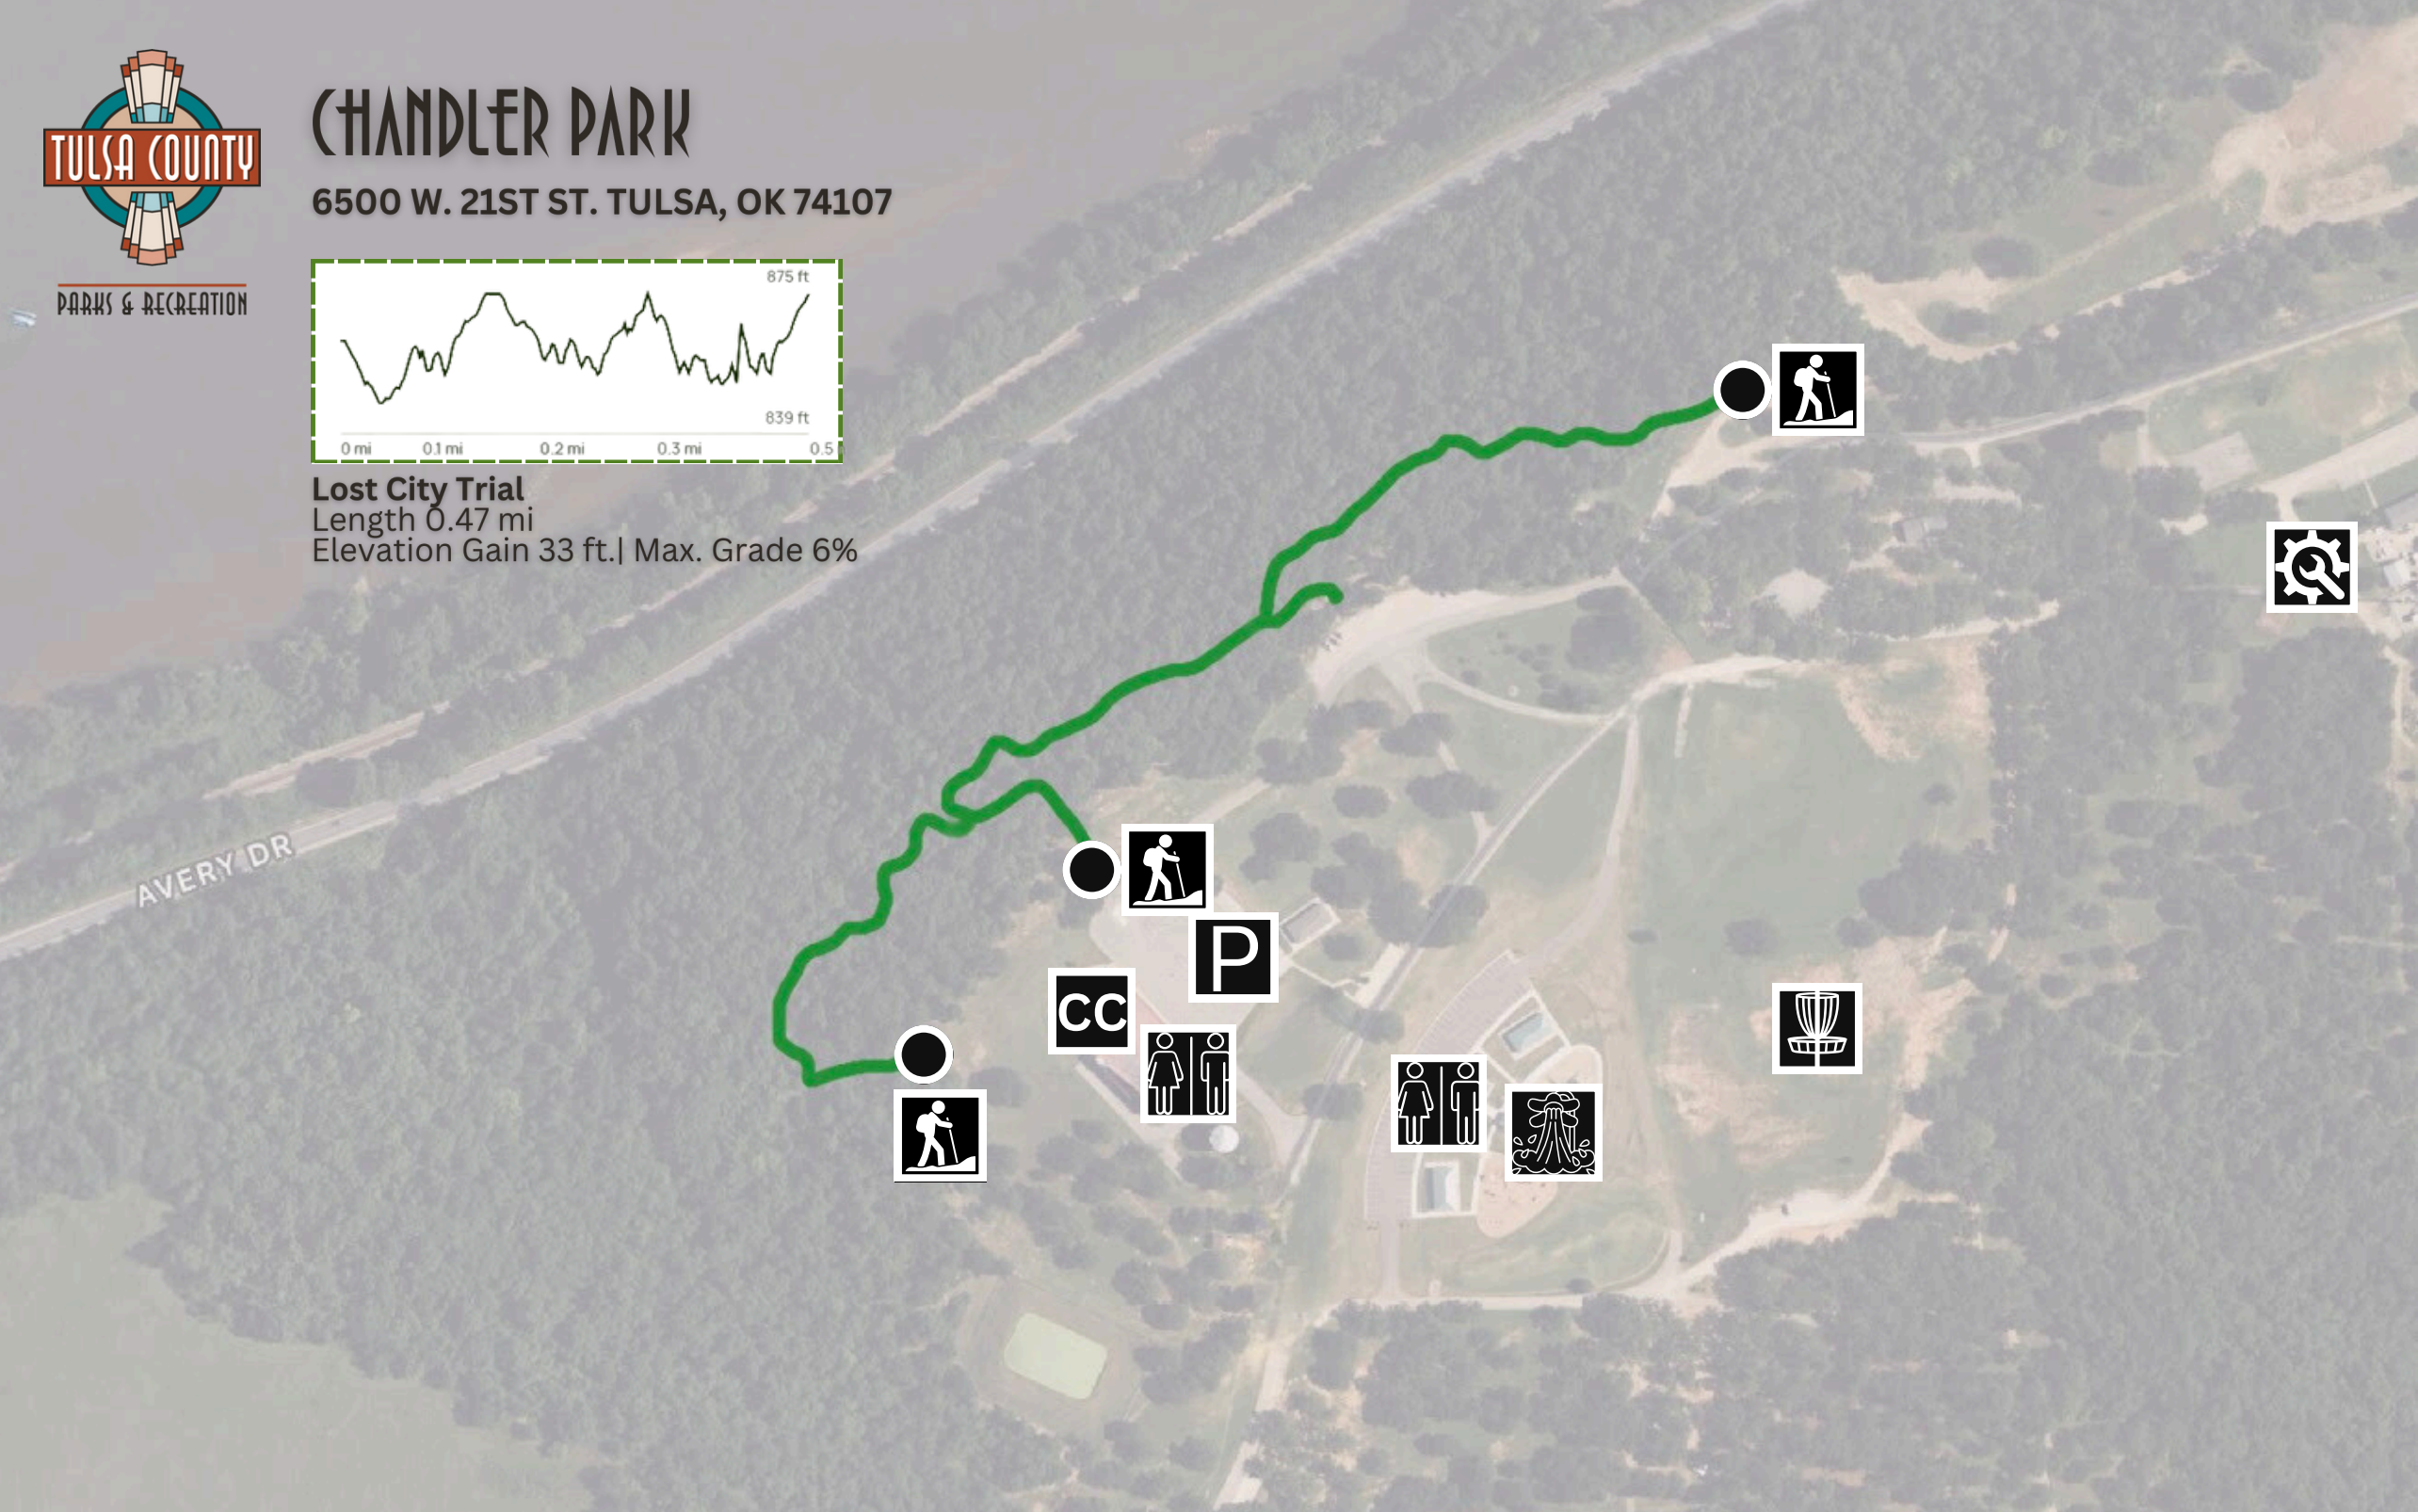

CHANDLER PARK

6500 W. 21ST ST. TULSA, OK 74107

Lost City Trial

Length 0.47 mi

Elevation Gain 33 ft. | Max. Grade 6%

AVERY DR