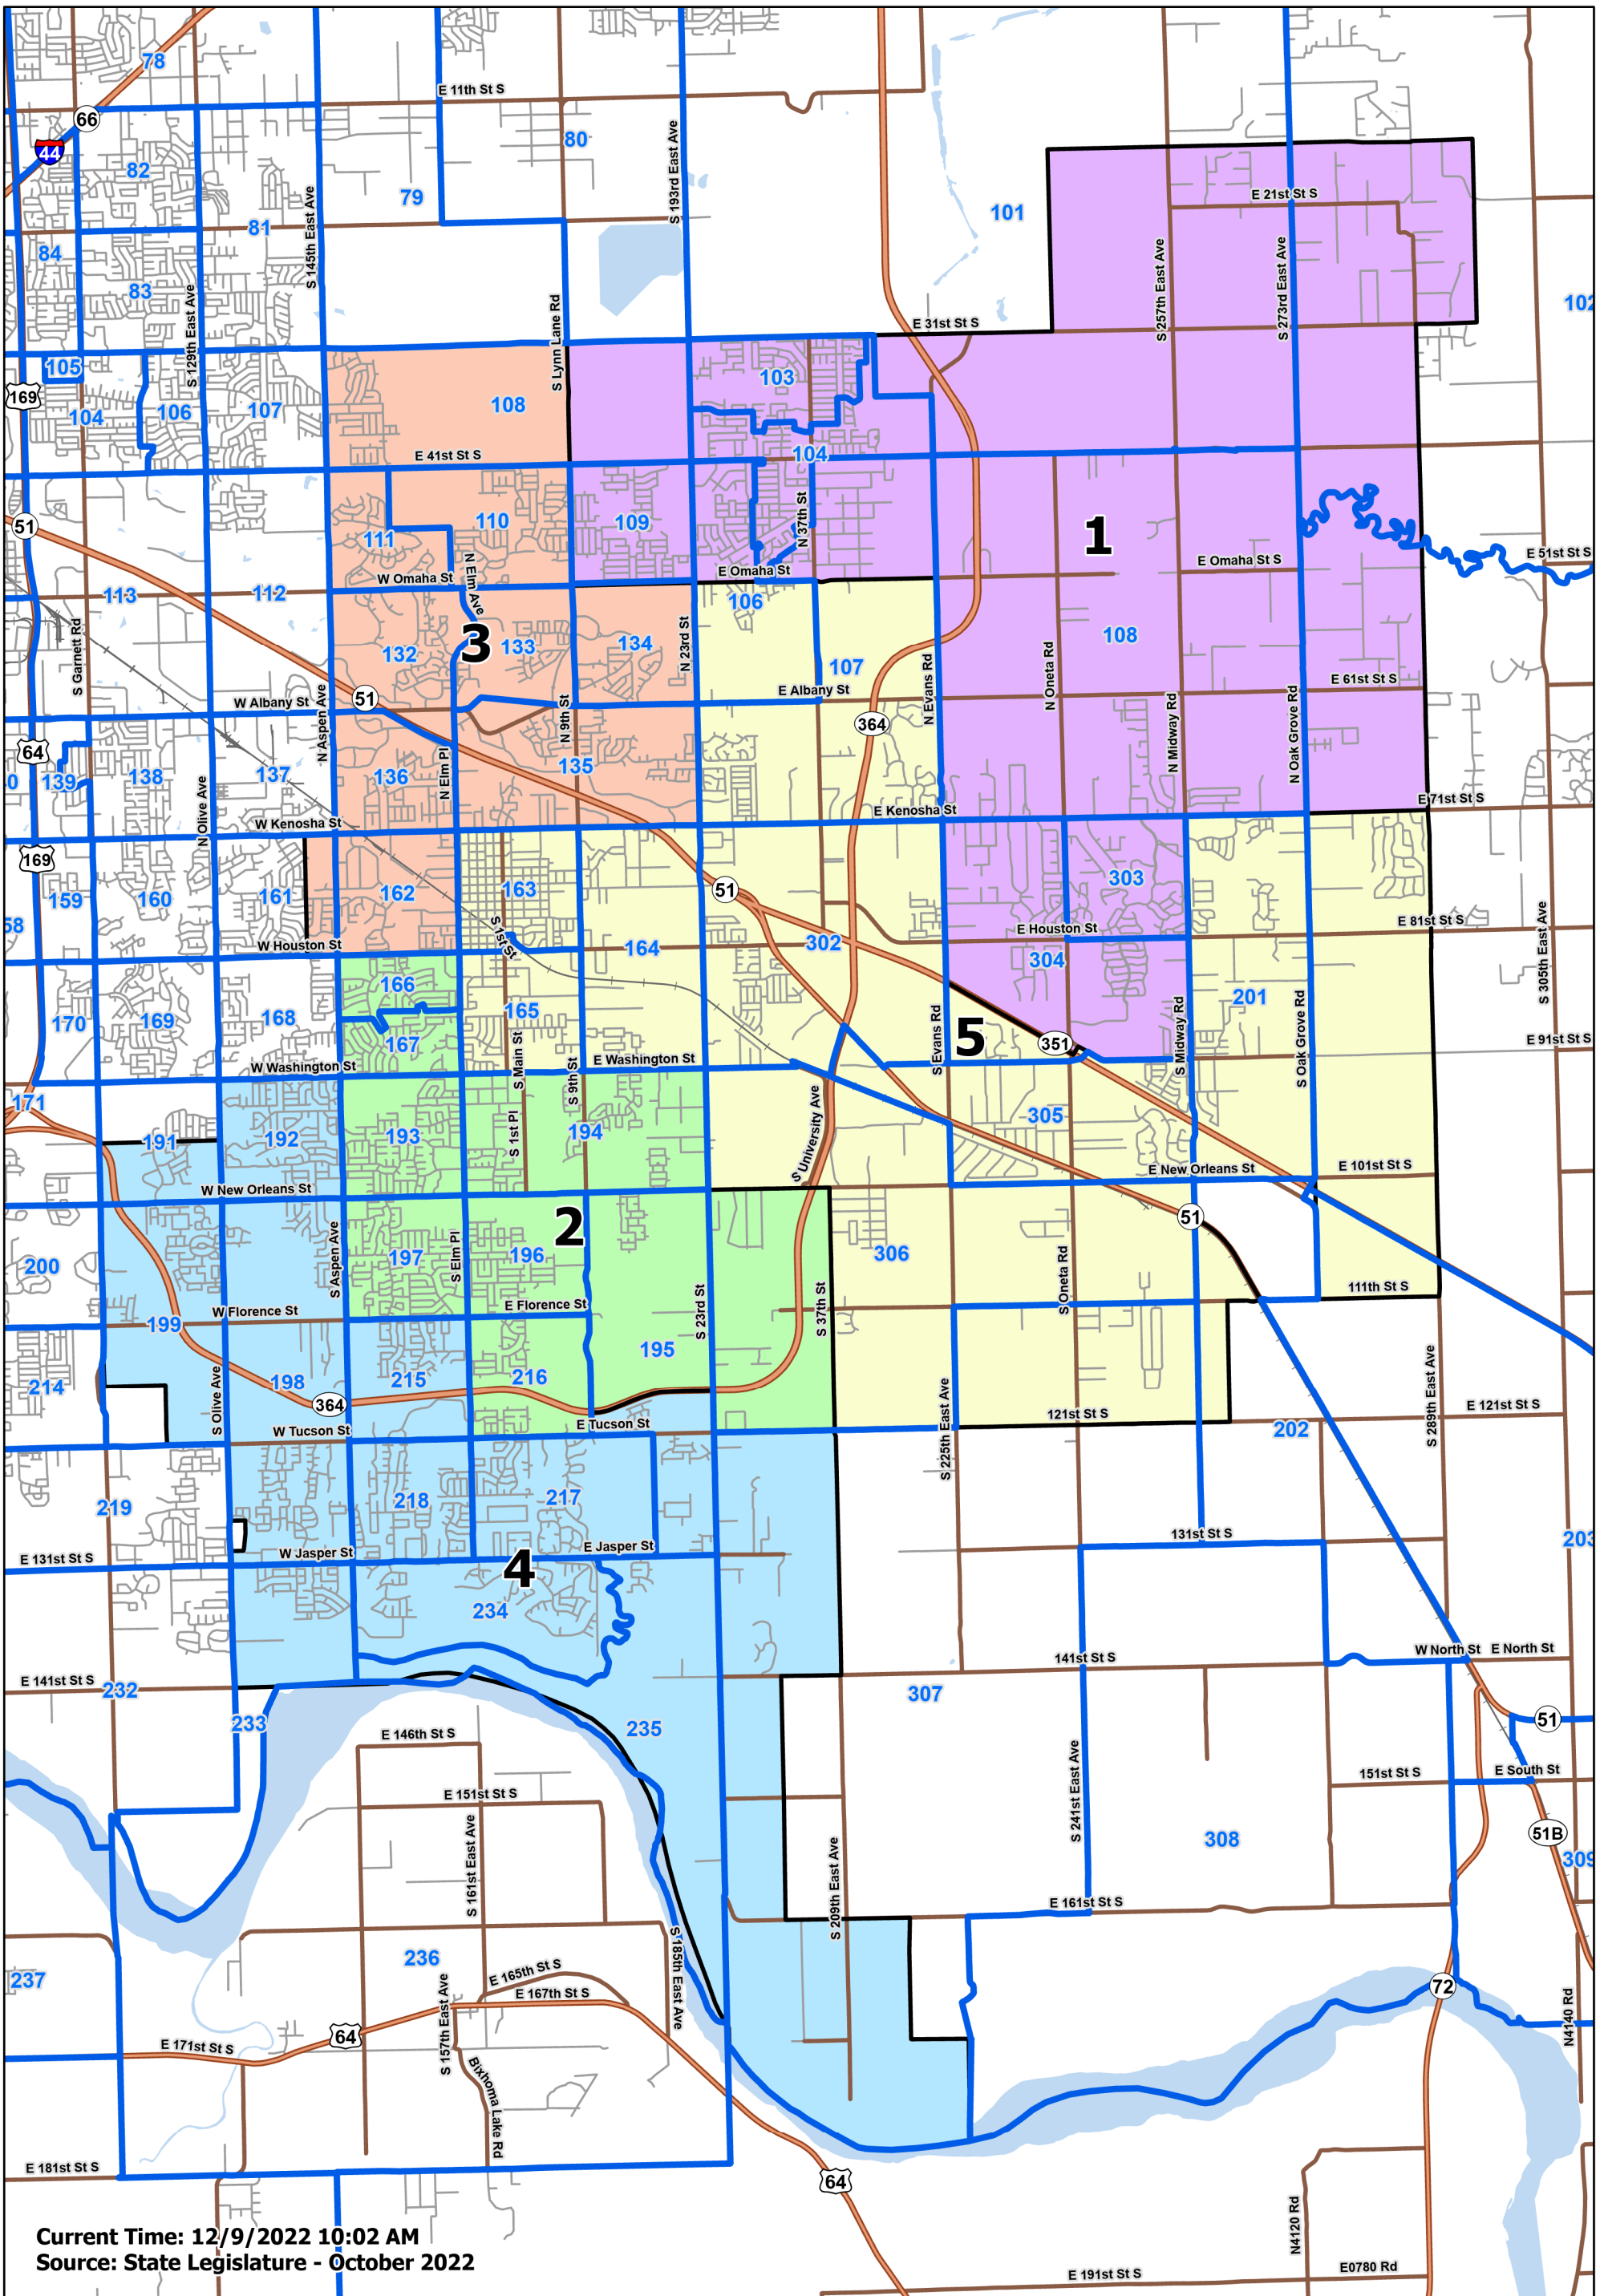

Broken Arrow School Board Member Districts - 2022

Current Time: 12/9/2022 10:02 AM
 Source: State Legislature - October 2022

District	3	Precinct Boundaries	Streets
1	4	Highways	Railroads
2	5	Major Arterials	Water Bodies